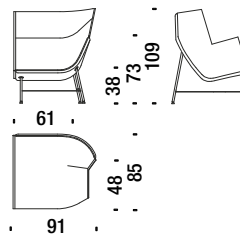

## Right low armchair with Swarovski - DISCONTINUED DEC 2022

**Poltrona bassa dx con Swarovski** 372

0,8 m<sup>3</sup> 28 Kg

## Left high armchair with Swarovski - DISCONTINUED DEC 2022

**Poltrona alta sx con Swarovski** 374

1,2 m<sup>3</sup> 40 Kg

## Right high armchair with Swarovski - DISCONTINUED DEC 2022

**Poltrona alta dx con Swarovski** 375

1,2 m<sup>3</sup> 40 Kg