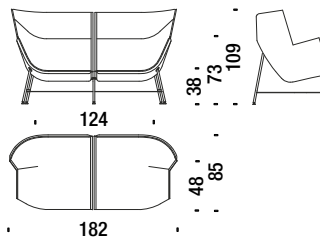

Sofa Hallingdal embroidered

Divano Hallingdal ricamato 744

1,7 m³ 57 Kg