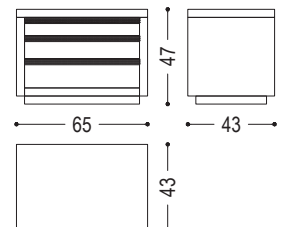

Night table in veneered blockboard, with 3 drawers with fronts in solid wood and assembled with traditional dovetail joints.

STANDARD VERSION: DRAWERS WITH GROOVED HANDLES IN THE FRONTS, ON METAL RUNNERS

CODE	SIZE	A1	A2	A3
KYOTO 5	W.65 x D.43 x H.47	■	■	■

AVAILABLE FINISHES:

- A1:** walnut without knots, walnut with knots, elm
- A2:** oak without knots, oak with knots, cherry, maple
- A3:** oak without knots finish: whitened, mystic black, neutro
oak with knots finish: whitened, mystic black, neutro