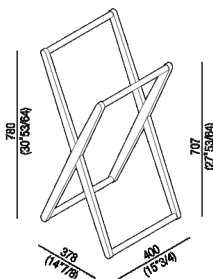

Asymmetric towel holder  
 AMET1877

Benedini Associati, 2012

Floor standing towel holder, stool or small tables in two heights, in natural, brown, dark oak, painted teak oak or white or grey painted. The stool's (while stocks last) seat is made of natural or black leather.

Height:	78 cm	30" 53/64 inches
Width:	40 cm	15" 3/4 inches
Depth:	37.8 cm	14" 7/8 inches

**Finishes**

-  Natural oak
-  Brown oak
-  Dark oak
-  Grey
-  White
-  Painted teak

**Materials**

-  Wood