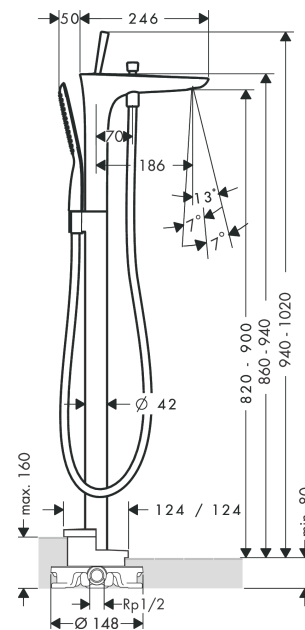

PuraVida

Single lever bath mixer floor-standing

Surfaces: **Chrome** Article Number: **15473000**

Description

product features

- consists of: single lever bath mixer floor standing, baton hand shower, shower hose, shower holder
- projection 186 mm
- connection type: basic set
- spray type mixer: normal spray
- spray type hand shower: RainAir
- maximum flow rate at 3 bar: 20 l/min
- min. operating pressure: 1 bar
- max. operating pressure: 10 bar
- joystick ceramic cartridge
- diverter with automatic resetting
- intrinsically safe against backflow
- connection dimension: DN15

Technology

Product image

Scale drawing

Flowchart

- ① Shower outlet with 1B-resistance
- ② Tub outlet

PuraVida
Single lever bath mixer floor-standing
 Surfaces: **Chrome** Article Number: **15473000**

Exploded Drawing

Year of production: >04/18

PuraVida

Single lever bath mixer floor-standing

Surfaces: **Chrome** Article Number: **15473000**

Spare part list

Year of production: >04/18

Pos.	Description	Article Number	Price	PU
1	escutcheon Ø 37 mm	95288000	-	1
2	O-ring 33x1,5	98164000	-	1
3	handle	95287000	-	1
4	nut	97157000	-	1
5	O-ring 30x1,5	98433000	-	1
6	O-Ring 30x2	98186000	-	1
7	cartridge, assy	96339000	-	1
8	O-ring 21,95x1,78	95169000	-	1
9	diverter knob	95284000	-	1
10	sleeve	97979000	-	1
11	selector	97978000	-	1
12	non return valve	97980000	-	1
13	aerator M24x1 (30 l/min)	96512000	-	1
14	hollow set screw M4x6	97767000	-	1
15	handshower	28558000	-	1
16	filter insert	97708000	-	1
17	shower holder, assy	96295000	-	1
18	shower hose 1,25 m	28282000	-	1
19	escutcheon	94508000	-	1
20	hexagon socket screw M10x35	97670000	-	1
21	O-ring 9x1,5	98117000	-	1
22	O-ring 44x2,5	98162000	-	1
23	O-ring 29x3	98371000	-	1
24	O-ring 7x2	98419000	-	1
25	extension set 60 mm	97686000	-	1
a	concealed item	10452180	-	1
b	service tool for disassembling the handle	92124000	-	1
c	escutcheon (special)	92721000	-	1