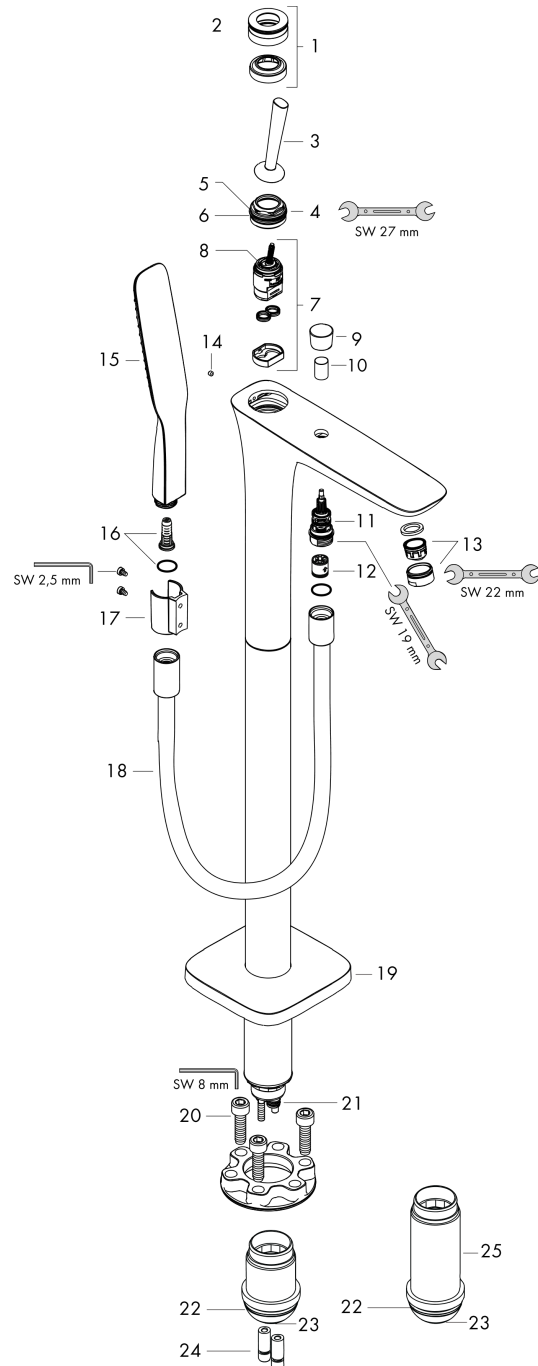

PuraVida

Single lever bath mixer floor-standing

Surfaces: **Chrome** Article Number: **15473000**

Description

product features

- consists of: single lever bath mixer floor standing, baton hand shower, shower hose, shower holder
- projection 186 mm
- connection type: basic set
- spray type mixer: normal spray
- spray type hand shower: RainAir
- maximum flow rate at 3 bar: 20 l/min
- min. operating pressure: 1 bar
- max. operating pressure: 10 bar
- joystick ceramic cartridge
- diverter with automatic resetting
- intrinsically safe against backflow
- connection dimension: DN15

Technology

Product image

Scale drawing

Flowchart

- ① Shower outlet with 1B-resistance
- ② Tub outlet

PuraVida
Single lever bath mixer floor-standing
 Surfaces: **Chrome** Article Number: **15473000**

Exploded Drawing

Year of production: >04/18

PuraVida

Single lever bath mixer floor-standing

Surfaces: **Chrome** Article Number: **15473000**

Spare part list

Year of production: >04/18

Pos.	Description	Article Number	Price	PU
1	escutcheon Ø 37 mm	95288000	-	1
2	O-ring 33x1,5	98164000	-	1
3	handle	95287000	-	1
4	nut	97157000	-	1
5	O-ring 30x1,5	98433000	-	1
6	O-Ring 30x2	98186000	-	1
7	cartridge, assy	96339000	-	1
8	O-ring 21,95x1,78	95169000	-	1
9	diverter knob	95284000	-	1
10	sleeve	97979000	-	1
11	selector	97978000	-	1
12	non return valve	97980000	-	1
13	aerator M24x1 (30 l/min)	96512000	-	1
14	hollow set screw M4x6	97767000	-	1
15	handshower	28558000	-	1
16	filter insert	97708000	-	1
17	shower holder, assy	96295000	-	1
18	shower hose 1,25 m	28282000	-	1
19	escutcheon	94508000	-	1
20	hexagon socket screw M10x35	97670000	-	1
21	O-ring 9x1,5	98117000	-	1
22	O-ring 44x2,5	98162000	-	1
23	O-ring 29x3	98371000	-	1
24	O-ring 7x2	98419000	-	1
25	extension set 60 mm	97686000	-	1
a	concealed item	10452180	-	1
b	service tool for disassembling the handle	92124000	-	1
c	escutcheon (special)	92721000	-	1