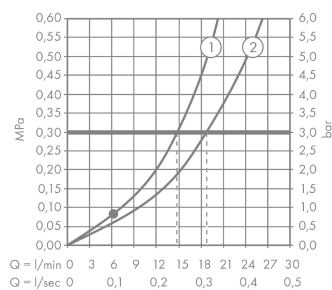

PuraVida

Single lever bath mixer floor-standing

Surfaces: **Chrome** Article Number: **15473000**

Description

product features

- consists of: single lever bath mixer floor standing, baton hand shower, shower hose, shower holder
- projection 186 mm
- connection type: basic set
- spray type mixer: normal spray
- spray type hand shower: RainAir
- maximum flow rate at 3 bar: 20 l/min
- min. operating pressure: 1 bar
- max. operating pressure: 10 bar
- joystick ceramic cartridge
- diverter with automatic resetting
- intrinsically safe against backflow
- connection dimension: DN15

Technology

Product image

Scale drawing

Flowchart

- ① Shower outlet with 1B-resistance
- ② Tub outlet

PuraVida
Single lever bath mixer floor-standing
 Surfaces: **Chrome** Article Number: **15473000**

Exploded Drawing