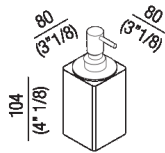

Countertop liquid soap dispenser (30 cl) with
 steel spout
 ACOM0633Z

Benedini Associati, 2007

Finishes

Polished

Satin finish

Materials

Stainless steel

Cristalplant®

White Cristalplant® countertop accessories for the washbasin area (trays available also in marble). They can also be placed on the Surf trays, made in the same material or in marble.

Height: 10.4 cm 4" 1/8 inches

Width: 8 cm 3" 1/8 inches

Depth: 8 cm 3" 1/8 inches

Note: Minimum order quantity: 3 pieces for any combination of item; for smaller quantities, add 20% surcharge.

Main dimensions