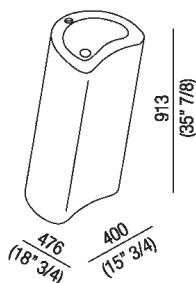

Independent washbasin with tap hole
 ACER0732R

Angelo Mangiarotti, 2003

Washbasin in white Carrara marble:
 functionality and sculpural lines for a timeless
 icon.

Materiali

Marble

Stone

Floor standing washbasin carved in white Carrara marble, available with or without tap hole, without overflow. Compulsory floor fixing kit must be ordered separately. It is possible to order the fixing kit in advance to allow fixing under finished floor surface. Designed to take waste .MET0563. It must be fitted with a bottle trap. It is possible to connect it to the drain through the floor (requires AKIT0811).

Altezza:	91.3 cm	35" 7/8 inches
Larghezza:	40 cm	15" 3/4 inches
Peso:	153 kg	337 lbs
Profondità :	47.6 cm	18" 3/4 inches
Confezione:	56 x 57 x 110 cm	22" x 22"4/8 x 43"2/8 inches
Peso della confezione:	190 kg	419 lbs

Main dimensions

Installation notes

Scarico per sifone a bottiglia
Drain for bottle trap

Installation notes

Scarico per sifone a pavimento
Drain for floor mounted waste trap