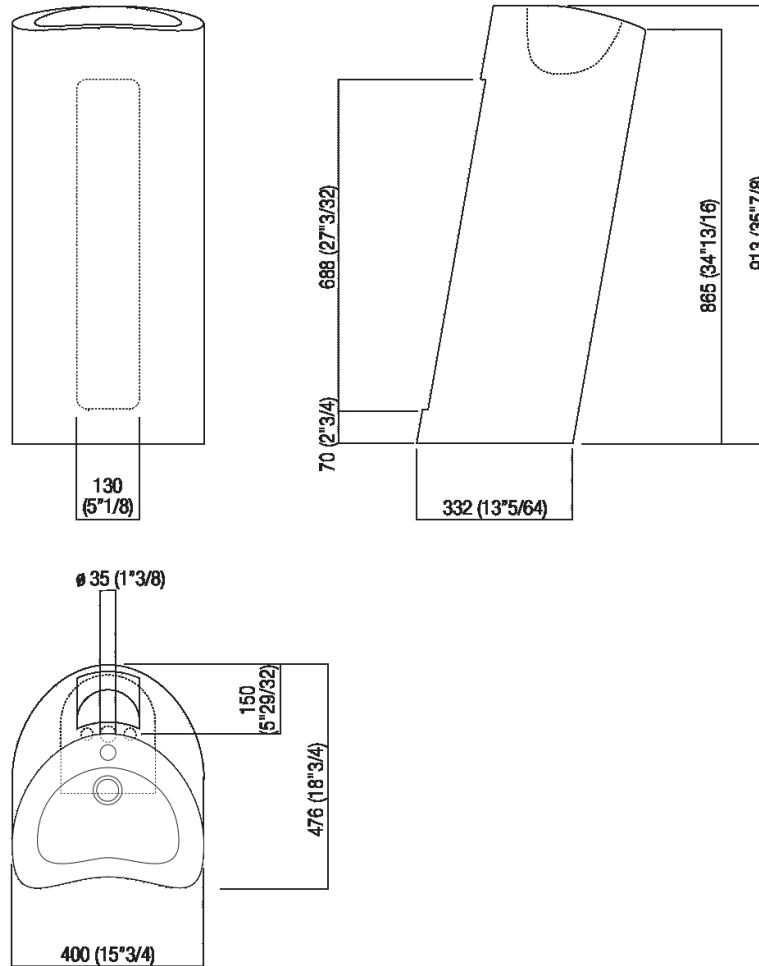

Independent washbasin with tap hole
 ACER0732R

Angelo Mangiarotti, 2003

Washbasin in white Carrara marble:
 functionality and sculpural lines for a timeless
 icon.

Materiali

Marble

Stone

Floor standing washbasin carved in white Carrara marble, available with or without tap hole, without overflow. Compulsory floor fixing kit must be ordered separately. It is possible to order the fixing kit in advance to allow fixing under finished floor surface. Designed to take waste .MET0563. It must be fitted with a bottle trap. It is possible to connect it to the drain through the floor (requires AKIT0811).

Altezza:	91.3 cm	35" 7/8 inches
Larghezza:	40 cm	15" 3/4 inches
Peso:	153 kg	337 lbs
Profondità :	47.6 cm	18" 3/4 inches
Confezione:	56 x 57 x 110 cm	22" x 22"4/8 x 43"2/8 inches
Peso della confezione:	190 kg	419 lbs

Main dimensions

Installation notes

Scarico per sifone a bottiglia
Drain for bottle trap

Installation notes

Scarico per sifone a pavimento
Drain for floor mounted waste trap