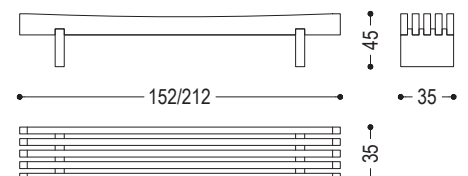

Bench made completely of solid wood. Ergonomic seat with gaps between the lists. The legs, in a continuous line with the seat, are assembled without metal parts through an interplay of joints using wooden plugs.

CODE	SIZE	A1	A2	A3
52.01.2	W.152 x D.35 x H.45	■	■	■
52.01.3	W.172 x D.35 x H.45	■	■	■
52.01.4	W.182 x D.35 x H.45	■	■	■
52.01.5	W.192 x D.35 x H.45	■	■	■
52.01.6	W.212 x D.35 x H.45	■	■	■

AVAILABLE FINISHES:

- **A1:** walnut without knots, walnut with knots, elm
- **A2:** oak without knots, oak with knots, cherry, maple
- **A3:** oak without knots finish: neutro
  oak with knots finish: neutro