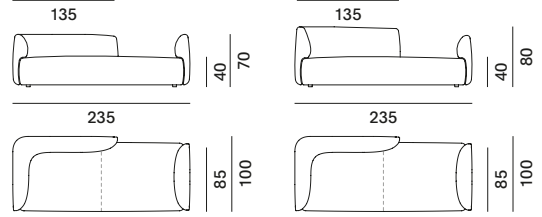

paolina sofa - left L