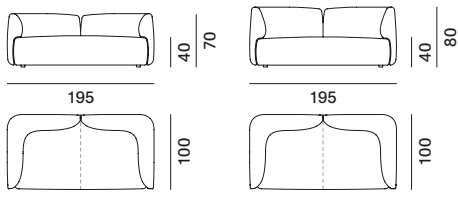

Abacus

2S sofa