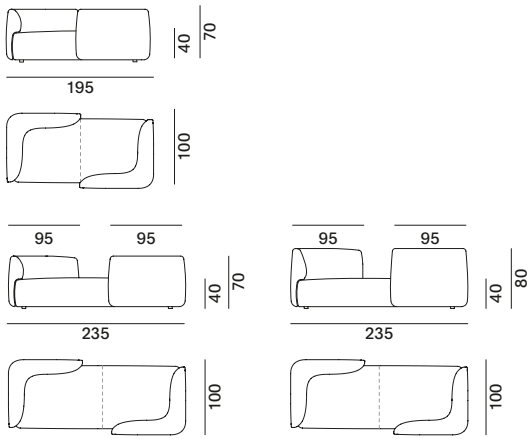

visavi sofa