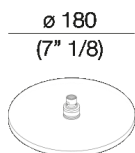

Shower head Kaa (ø 180 mm - 7" 1/8) in non-allergenic silicone rubber .CRUB0913_

Giulio Gianturco, 2003

Fixed shower head, made of hypo-allergenic silicone rubber.

Finishes

-  Mat orange
-  Mat green
-  Grey
-  Dark grey (RAL7021)

Materials

-  Siliconic rubber

Shower head Kaa (ø 180 mm - 7" 1/8) in non-allergenic silicone rubber, with articulated joint. Coupling 1/2" G (patented product)

Diameter: 18 cm 7" 1/8 inches

Note: The dark grey finish may have slightly darker streaks, however they are an intrinsic feature of the material and do not compromise the function-ality of the item.