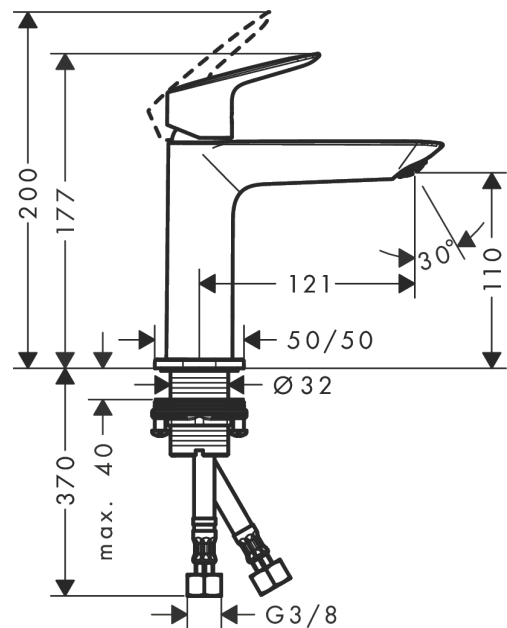

##### product features

- ComfortZone 110
- projection 121 mm
- maximum flow rate at 3 bar: 5 l/min
- ceramic cartridge
- temperature limitation adjustable
- suitable for continuous flow water heaters
- connection type: G 3/8 connections
- connection dimension: DN15

#### Scale drawing