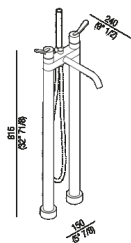

TECHNICAL SPECIFICATION SHEET
Taps and shower heads for bathtub Fez 2
gruppo esterno con deviatore e supporto
per doccia
AFEZ026_

External set for bathtub with diverter and hand-held shower support
 AFEZ026_

design Benedini Associati, 2018

Floor mounted tap for bathtub.

External set for bathtub with diverter and hand-held shower support. Finished items to complete with shower heads, flexible hoses and handheld showers.

Height:	81.5 cm	32" 71/8 inches
Width:	15 cm	5" 7/8 inches
Depth:	24 cm	9" 1/2 inches

Finishes

Chrome

Matt white painted

Matt black painted

Materials

Brass