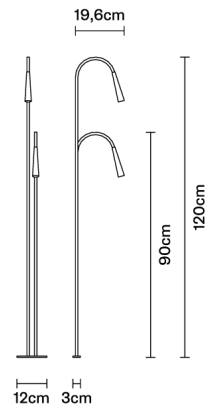

GIUNCO

F14C5114

Marc Sadler

Description

Floor lamp with two stands that are made of copper and brass diffusers.

Dimensions

Voltage

700mA

Included accessories

LED

Not included accessories

Driver

Weight Lamp

Net: 1.35 kg

Packaging

Gross weight: 2.58 kg
Volume: 0.035 m³
Number of boxes: 1