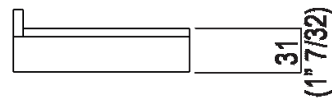

Shelf 12 cm (4" 3/4)

AMEM851_

design Benedini Associati, 2010

Stainless steel accessories with polished, brushed burnished finish or natural brushed brass, with nonvisible fixings, completed with white Cristalplant® elements or in white marble of Carrara or black Marquinia marble. Complete with fixing kit.

Materials

-  Marble
-  Stainless steel
-  Cristalplant®
-  Brass

Height:	4.5 cm	1" 3/4 inches
Width:	12 cm	4" 3/4 inches
Depth:	12.6 cm	5" inches

Main dimensions - Cristalplant® version

Main dimensions - marble version