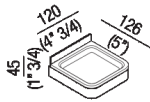

Shelf 12 cm (4" 3/4)

AMEM851_

design Benedini Associati, 2010

Stainless steel accessories with polished, brushed burnished finish or natural brushed brass, with nonvisible fixings, completed with white Cristalplant® elements or in white marble of Carrara or black Marquinia marble. Complete with fixing kit.

Materials

-  Marble
-  Stainless steel
-  Cristalplant®
-  Brass

Height:	4.5 cm	1" 3/4 inches
Width:	12 cm	4" 3/4 inches
Depth:	12.6 cm	5" inches

Main dimensions - Cristalplant® version

Main dimensions - marble version