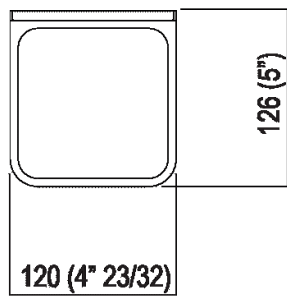

Shelf 12 cm (4" 3/4)

AMEM851_

design Benedini Associati, 2010

Stainless steel accessories with polished, brushed burnished finish or natural brushed brass, with nonvisible fixings, completed with white Cristalplant® elements or in white marble of Carrara or black Marquinia marble. Complete with fixing kit.

Materials

-  Marble
-  Stainless steel
-  Cristalplant®
-  Brass

Height:	4.5 cm	1" 3/4 inches
Width:	12 cm	4" 3/4 inches
Depth:	12.6 cm	5" inches

Main dimensions - Cristalplant® version

Main dimensions - marble version