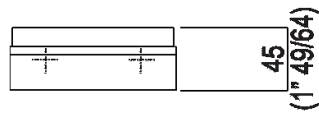

Shelf 12 cm (4" 3/4)

AMEM851_

design Benedini Associati, 2010

Stainless steel accessories with polished, brushed burnished finish or natural brushed brass, with nonvisible fixings, completed with white Cristalplant® elements or in white marble of Carrara or black Marquinia marble. Complete with fixing kit.

Materials

-  Marble
-  Stainless steel
-  Cristalplant®
-  Brass

Height:	4.5 cm	1" 3/4 inches
Width:	12 cm	4" 3/4 inches
Depth:	12.6 cm	5" inches

Main dimensions - Cristalplant® version

Main dimensions - marble version