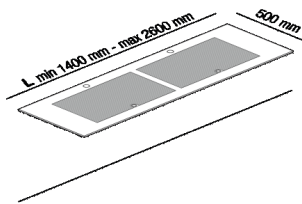

---

Wall mounted washbasin with 2 recesses

P-ELLINOX-3

Benedini Associati, Andrés Jost, Diego Cisi,  
2022

---

---