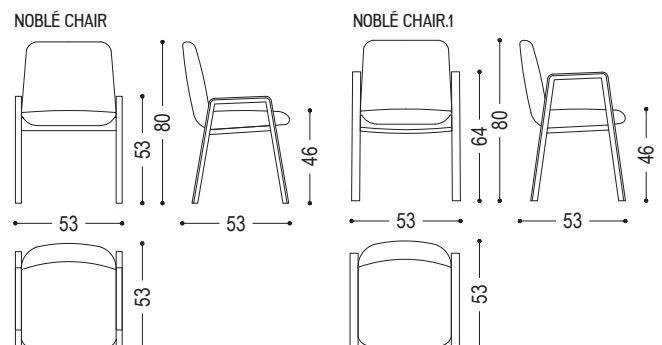

NOBLÉ CHAIR

NOBLÉ CHAIR.1

Chair characterized by a polyurethane structure, with back and comfortable foamed seat upholstered in leather or fabric, with visible stitching. The solid wood armrests, available in two versions (H. 53 cm or H.64 cm) form a unique line with the legs.

CODE	SIZE	LEATHER FABRIC	A1	A2	A3	A4
NOBLÉ CHAIR	W.53 x D.53 x H.46/80	D1	■	■	■	■
		D2	■	■	■	■
		D3	■	■	■	■
		D4	■	■	■	■
		D6	■	■	■	■

AVAILABLE FINISHES:

- A1:** walnut without knots, elm
- A2:** oak without knots, cherry, maple
- A3:** oak without knots finish: whitened, mystic black, neutro
- A4:** oak without knots pigmented: ash grey, white milk, total black
- D1:** fabric: canvas, divina melange 2, hallingdal 65, velvet harald
- D2:** fabric: maple
- D3:** leather: camoscio, cristal
- D4:** leather: nabuk, utah
- D6:** COL, COM

FEASIBILITY ARMRESTS H.64 CM

FOR ALL AVAILABLE WOOD FINISHES	■
---------------------------------	---

NOBLÉ CHAIR - NOBLÉ CHAIR.1 | AVAILABLE FINISHES

WOOD

A1

walnut without knots

elm

A2