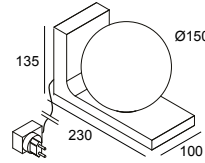

OONO T 930 GM

29624 9000 GM

AVAILABLE IN
ALUMINIUM MARBLED 29624 9000 AM
GOLD MARBLED 29624 9000 GM

 [View on website](#)

General info

LOCATION	indoor
INSTALLATION	Table top Stand alone
INGRESS PROTECTION	IP20
WEIGHT (KG)	3.1
ADJUSTABILITY	non adjustable
INFORMATION	INCL.POWER ADAPTER dimmable by touch