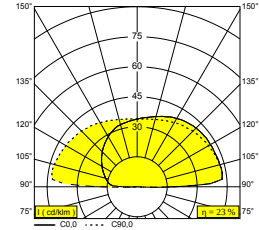

OONO T 930 GM

29624 9000 GM

AVAILABLE IN
ALUMINIUM MARBLED 29624 9000 AM
GOLD MARBLED 29624 9000 GM

 [View on website](#)

General info

LOCATION	indoor
INSTALLATION	Table top Stand alone
INGRESS PROTECTION	IP20
WEIGHT (KG)	3.1
ADJUSTABILITY	non adjustable
INFORMATION	INCL.POWER ADAPTER dimmable by touch

Electrical info

ELECTRICAL	100-240V / 50-60Hz
CLASS	III
POWER SUPPLY INCLUDED	YES
ENERGY CLASS	F

Lightsource info

Lightsource Name	LED
Lightsource	LED array 6W / CRI>90 (R9: 50) / 3000K-1800K / 623lm
TM-30 Values	Rf: 90 / Rg: 99
SDCM	SDCM2
Riskgroup	RG1
LM80	L90B10 > 50000
LED Technics (light source)	623lm // 6W // 105lm/W
LED Technics (luminaire)	144lm // 7W // 21lm/W