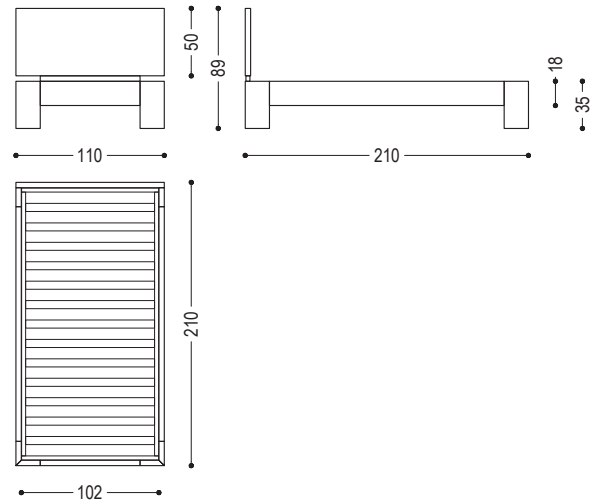

NATURA 1 SINGLE