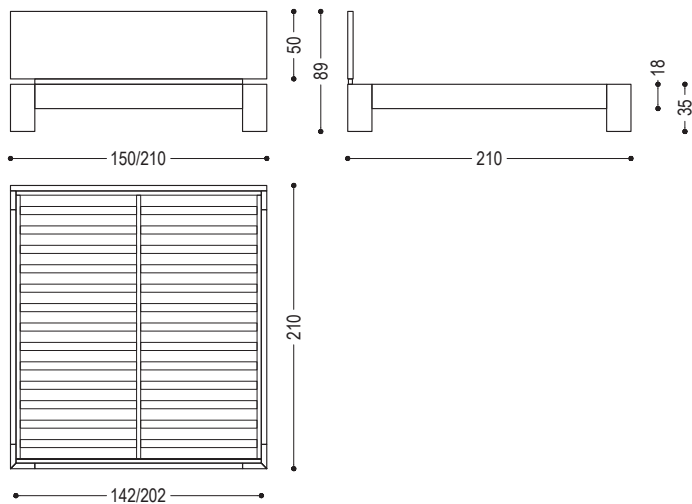

NATURA 1

STANDARD VERSION: ADJUSTABLE SLATTED BASE; UPON REQUEST FIXED SLATTED BASE AT THE SAME PRICE (for further information please contact our Sales Department)

NATURA 1 FRENCH / SINGLE

CODE	SIZE	A1	A2	A3
NATURA 1 SINGLE	total size W 110 x D 210 x H 89 space for slatted base W 102 x D 202 suggested mattress W 100 x D 200	■	■	■
NATURA 1 FRENCH	total size W 150 x D 210 x H 89 space for slatted base W 142 x D 202 suggested mattress W 140 x D 200	■	■	■

AVAILABLE FINISHES:

A1: walnut without knots, walnut with knots, elm

A2: oak without knots, oak with knots, cherry, maple

A3: oak without knots finish: whitened, mystic black, neutro
oak with knots finish: whitened, mystic black, neutro

NATURA 1 DOUBLE - NATURA 1 FRENCH