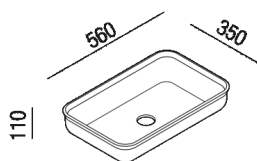

Oval over countertop washbasin
 ACER0386ZZ

Benedini Associati, 2021

Finishes

White

Materials

Solid Surface

Oval countertop washbasin in white Solid surface made with thermoforming, without tap hole and free drain. The basin includes the waste fitting with plug in a matching finish.

Height:	11 cm	4 1/4 inches
Width:	59 cm	23 1/4 inches
Diameter:		15 23/64 inches
Weight:	4.5 kg	11 lbs
Depth:	35 cm	13 25/32 inches
Packaging:	65 x 40 x 15 cm	25 5/8 x 15 3/4 x 5 7/8 inches
Total weight:	10 kg	22 lbs

Note: The Undici washbasins are also available under the counter integrated into the Evo 21 Solid surface top with a thickness of 12 mm.