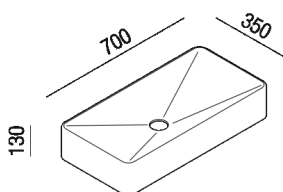

Rectangular over countertop washbasin
ACER0385_

Benedini Associati, 2021

Materials

Solid Surface

Marble