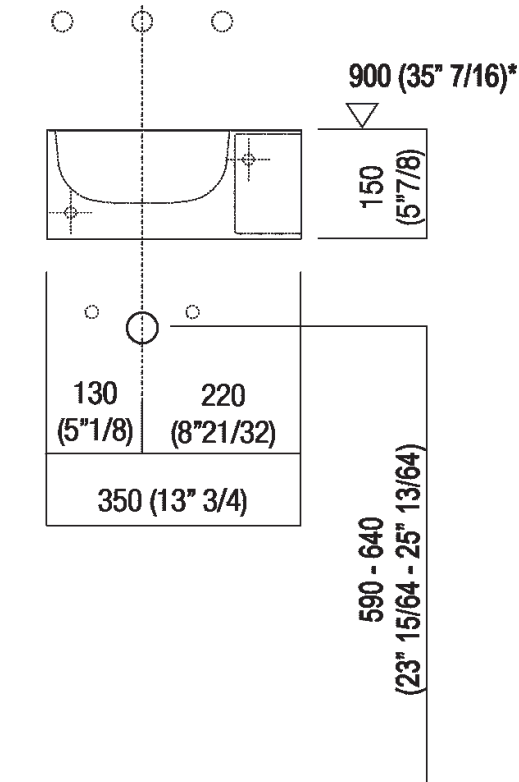

Finishes

White

Materials

Cristalplant® biobased

Height:	15 cm	5" 7/8 inches
Width:	35 cm	13" 3/4 inches
Weight:	8 kg	17 lbs
Depth:	35 cm	13" 3/4 inches
Packaging:	40 x 40 x 20 cm	15" 6/8 x 15" 6/8 x 7" 7/8 inches
Total weight:	11 kg	24 lbs

Main dimensions

Installation notes

Scarico per sifone a bottiglia
Drain for bottle trap

*h.consigliata / advised h.

Installation notes

Scarico per sifone ad incasso
Drain for concealed waste trap

***h.consigliata / advised h.**

Tap position, recommended height

POSIZIONE RUBINETTERIA / TAP POSITION

Altezza consigliata / Recommended height

Installation notes

Scarico per sifone ad incasso e piletta con canotto fisso
Drain for concealed waste trap with not adjustable pipe