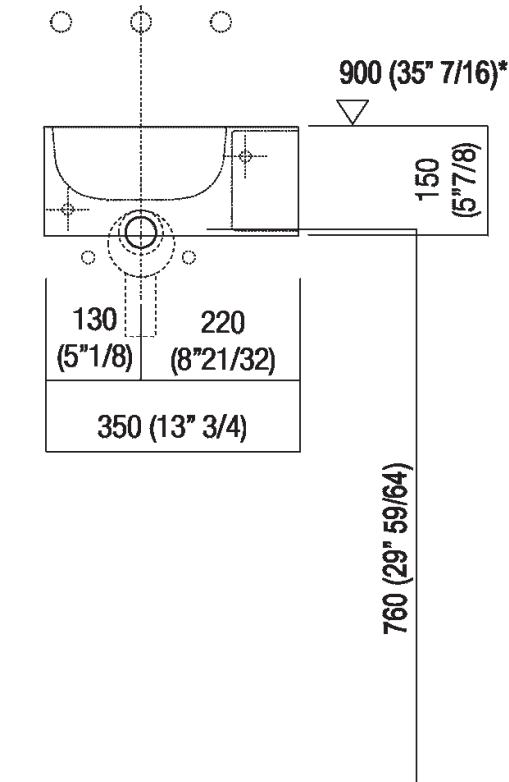

Finishes

White

Materials

Cristalplant® biobased

Height:	15 cm	5" 7/8 inches
Width:	35 cm	13" 3/4 inches
Weight:	8 kg	17 lbs
Depth:	35 cm	13" 3/4 inches
Packaging:	40 x 40 x 20 cm	15" 6/8 x 15" 6/8 x 7" 7/8 inches
Total weight:	11 kg	24 lbs

Main dimensions

Installation notes

Scarico per sifone a bottiglia
Drain for bottle trap

*h.consigliata / advised h.

Installation notes

Scarico per sifone ad incasso
Drain for concealed waste trap

***h.consigliata / advised h.**

Tap position, recommended height

POSIZIONE RUBINETTERIA / TAP POSITION

Altezza consigliata / Recommended height

Installation notes

Scarico per sifone ad incasso e piletta con canotto fisso
Drain for concealed waste trap with not adjustable pipe