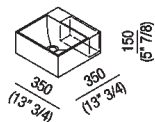

Independent washbasin without tap holes
 with side storage shelf
 ACER09950RZ

Benedini Associati, 2010

White Cristalplant® biobased washbasin with
 compact dimensions.

White Cristalplant® biobased square handbasin, available with or without tap hole,
 without overflow. Fixing kit included. Model with side storage shelf also available.
 Designed for waste .MET0563.

Finishes

White

Materials

Cristalplant® biobased

Height:	15 cm	5" 7/8 inches
Width:	35 cm	13" 3/4 inches
Weight:	8 kg	17 lbs
Depth:	35 cm	13" 3/4 inches
Packaging:	40 x 40 x 20 cm	15" 6/8 x 15" 6/8 x 7" 7/8 inches
Total weight:	11 kg	24 lbs