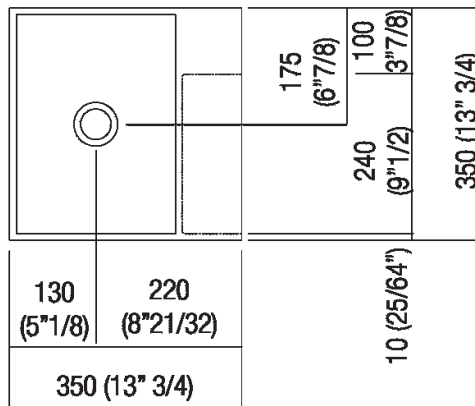

Independent washbasin without tap holes
 with side storage shelf
 ACER09950RZ

Benedini Associati, 2010

White Cristalplant® biobased washbasin with
 compact dimensions.

White Cristalplant® biobased square handbasin, available with or without tap hole,
 without overflow. Fixing kit included. Model with side storage shelf also available.
 Designed for waste .MET0563.

Finishes

White

Materials

Cristalplant® biobased

Height:	15 cm	5" 7/8 inches
Width:	35 cm	13" 3/4 inches
Weight:	8 kg	17 lbs
Depth:	35 cm	13" 3/4 inches
Packaging:	40 x 40 x 20 cm	15" 6/8 x 15" 6/8 x 7" 7/8 inches
Total weight:	11 kg	24 lbs

Main dimensions

Installation notes

Scarico per sifone a bottiglia
Drain for bottle trap

*h.consigliata / advised h.

Installation notes

Scarico per sifone ad incasso
Drain for concealed waste trap

***h.consigliata / advised h.**

Tap position, recommended height

POSIZIONE RUBINETTERIA / TAP POSITION

Altezza consigliata / Recommended height

Installation notes

Scarico per sifone ad incasso e piletta con canotto fisso
Drain for concealed waste trap with not adjustable pipe