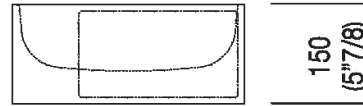

Main dimensions