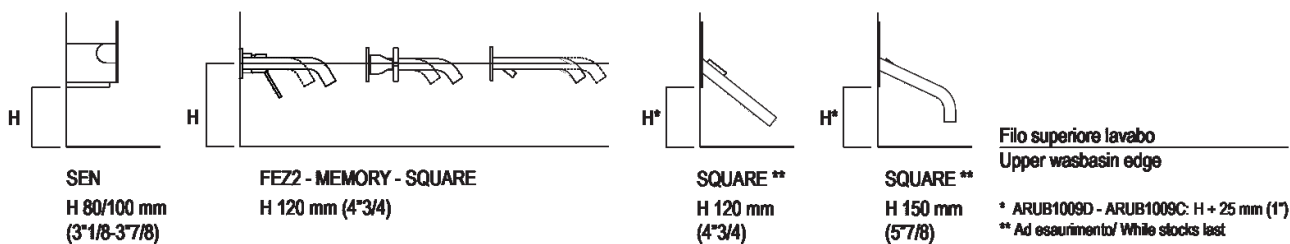

Tap position, recommended height

POSIZIONE RUBINETTERIA / TAP POSITION

Altezza consigliata / Recommended height