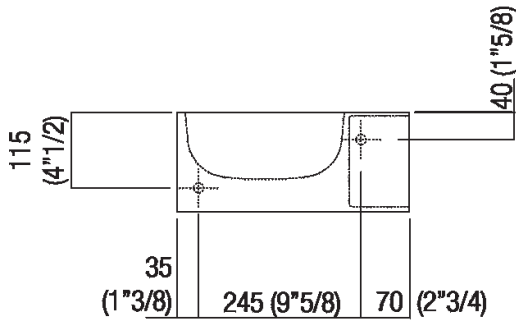

Finishes

White

Materials

Cristalplant® biobased

Height:	15 cm	5" 7/8 inches
Width:	35 cm	13" 3/4 inches
Weight:	8 kg	17 lbs
Depth:	35 cm	13" 3/4 inches
Packaging:	40 x 40 x 20 cm	15" 6/8 x 15" 6/8 x 7" 7/8 inches
Total weight:	11 kg	24 lbs

Main dimensions

Installation notes

Scarico per sifone a bottiglia
Drain for bottle trap

*h.consigliata / advised h.

Installation notes

Scarico per sifone ad incasso
Drain for concealed waste trap

***h.consigliata / advised h.**

Tap position, recommended height

POSIZIONE RUBINETTERIA / TAP POSITION

Altezza consigliata / Recommended height

Installation notes

Scarico per sifone ad incasso e piletta con canotto fisso
Drain for concealed waste trap with not adjustable pipe