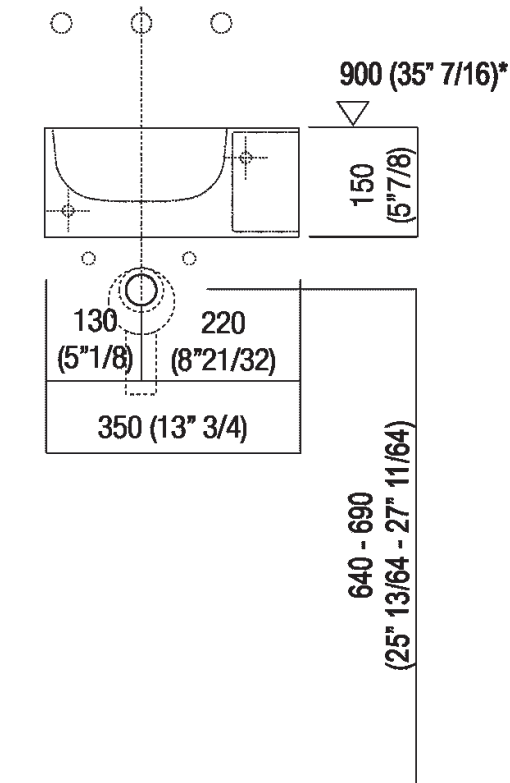

Finishes

White

Materials

Cristalplant® biobased

Height:	15 cm	5" 7/8 inches
Width:	35 cm	13" 3/4 inches
Weight:	8 kg	17 lbs
Depth:	35 cm	13" 3/4 inches
Packaging:	40 x 40 x 20 cm	15" 6/8 x 15" 6/8 x 7" 7/8 inches
Total weight:	11 kg	24 lbs

Main dimensions

Installation notes

Scarico per sifone a bottiglia
Drain for bottle trap

*h.consigliata / advised h.

Installation notes

Scarico per sifone ad incasso
Drain for concealed waste trap

***h.consigliata / advised h.**

Tap position, recommended height

POSIZIONE RUBINETTERIA / TAP POSITION

Altezza consigliata / Recommended height

Installation notes

Scarico per sifone ad incasso e piletta con canotto fisso
Drain for concealed waste trap with not adjustable pipe