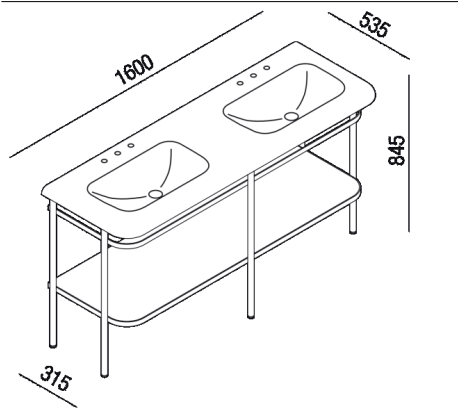

Double consolle with structure  
P-OTTOCENTO

Benedini Associati, 2009

Washbasin in Cristalplant® biobased with  
elegant shape.

**Finishes**

-  White
-  White/dark grey
-  White/light grey

**Materials**

-  solid surface

Height: 84.5 cm

Length: 160 cm

Depth: 53.5 cm