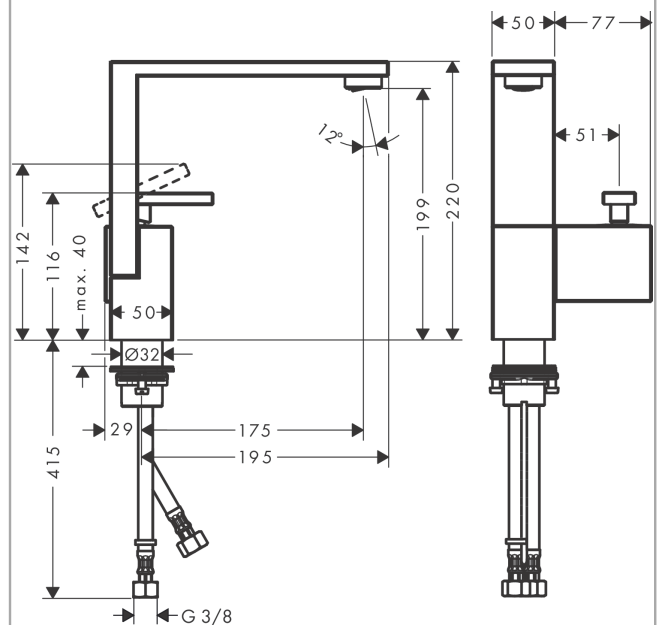

AXOR Edge
Single lever basin mixer 190 with push-open waste set
 Surfaces: **Chrome** Article Number: **46020000**

product features

- consists of: single lever basin mixer, waste set
- ComfortZone 190
- projection 175 mm
- spray type: normal spray
- maximum flow rate at 3 bar: 5 l/min
- ceramic cartridge
- temperature limitation adjustable
- suitable for continuous flow water heaters
- material waste set: metal
- connection type: G ¾ connections
- connection dimension: DN15
- push-open waste set G 1¼

Technology

Design awards

reddot award 2019
best of the best

GERMAN
DESIGN
AWARD
WINNER
2020

Product image

Scale drawing

AXOR Edge
Single lever basin mixer 190 with push-open waste set
 Surfaces: **Chrome** Article Number: **46020000**

Flowchart

AXOR Edge
Single lever basin mixer 190 with push-open waste set
 Surfaces: **Chrome** Article Number: **46020000**

Exploded Drawing

Year of production: >04/19

AXOR Edge
Single lever basin mixer 190 with push-open waste set
 Surfaces: **Chrome** Article Number: **46020000**

Spare part list

Year of production: >04/19

Pos.		Article Number	Price	PU
1	handle	93424000	-	1
2	O-ring 33x1,5	98164000	-	1
3	nut	92926000	-	1
4	O-ring 30x1,5	98433000	-	1
5	O-ring 29x2	98391000	-	1
6	O-ring 25x1,5	98146000	-	1
7	cartridge, assy	92900000	-	1
8	seal	93383000	-	1
9	aerator M24x1 (5 l/min)	93426000	-	1
10	O-ring 22x1,2	98397000	-	1
11	service tool	95661000	-	1
12	fixing set (Ø 32)	13961000	-	1
13	lever collar	97548000	-	1
14	connection hose 450 mm M8x0,75 G3/8	97206000	-	1
15	O-ring 7x1,5	98422000	-	1
16	sealing set	95581000	-	1
a	push-open waste set	51300000	-	1
b	fixation extension 35 mm	13898000	-	1