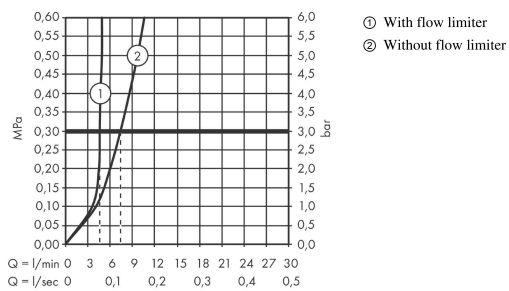

AXOR Edge
Single lever basin mixer 190 with push-open waste set
 Surfaces: **Chrome** Article Number: **46020000**

product features

- consists of: single lever basin mixer, waste set
- ComfortZone 190
- projection 175 mm
- spray type: normal spray
- maximum flow rate at 3 bar: 5 l/min
- ceramic cartridge
- temperature limitation adjustable
- suitable for continuous flow water heaters
- material waste set: metal
- connection type: G ¾ connections
- connection dimension: DN15
- push-open waste set G 1¼

Technology

Design awards

reddot award 2019
best of the best

GERMAN
DESIGN
AWARD
WINNER
2020

Product image

Scale drawing

AXOR Edge
Single lever basin mixer 190 with push-open waste set
 Surfaces: **Chrome** Article Number: **46020000**

Flowchart

AXOR Edge
Single lever basin mixer 190 with push-open waste set
 Surfaces: **Chrome** Article Number: **46020000**

Exploded Drawing

Year of production: >04/19

AXOR Edge
Single lever basin mixer 190 with push-open waste set
 Surfaces: **Chrome** Article Number: **46020000**