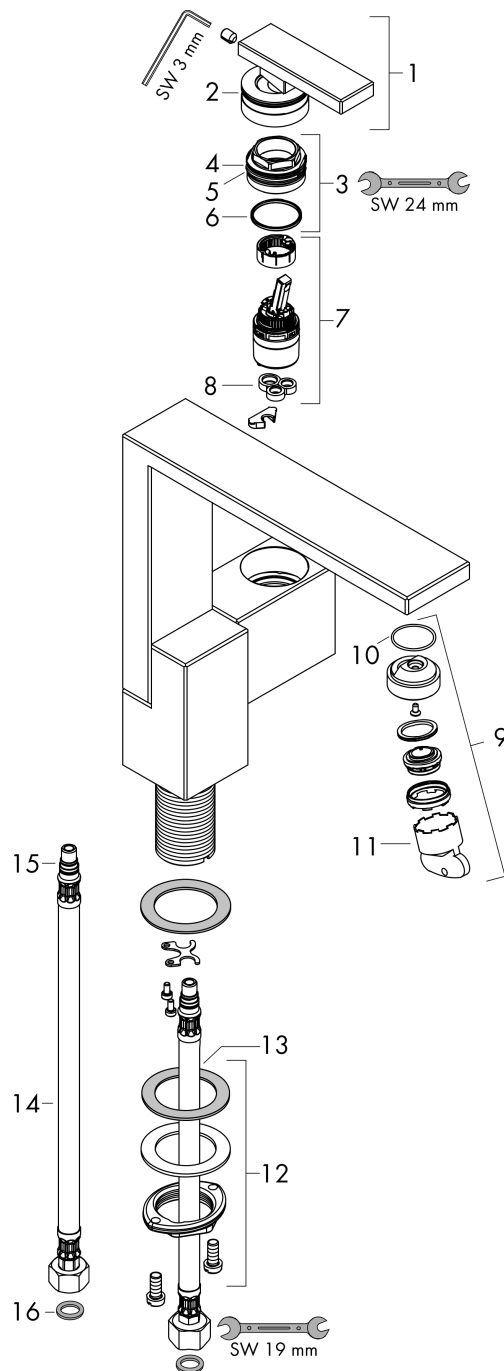

AXOR Edge
Single lever basin mixer 190 with push-open waste set
 Surfaces: **Chrome** Article Number: **46020000**

product features

- consists of: single lever basin mixer, waste set
- ComfortZone 190
- projection 175 mm
- spray type: normal spray
- maximum flow rate at 3 bar: 5 l/min
- ceramic cartridge
- temperature limitation adjustable
- suitable for continuous flow water heaters
- material waste set: metal
- connection type: G ¾ connections
- connection dimension: DN15
- push-open waste set G 1¼

Technology

Design awards

reddot award 2019
best of the best

GERMAN
DESIGN
AWARD
WINNER
2020

Product image

Scale drawing

AXOR Edge
Single lever basin mixer 190 with push-open waste set
 Surfaces: **Chrome** Article Number: **46020000**

Flowchart

AXOR Edge
Single lever basin mixer 190 with push-open waste set
 Surfaces: **Chrome** Article Number: **46020000**

Exploded Drawing

Year of production: >04/19

AXOR Edge
Single lever basin mixer 190 with push-open waste set
 Surfaces: **Chrome** Article Number: **46020000**

Spare part list

Year of production: >04/19

Pos.		Article Number	Price	PU
1	handle	93424000	-	1
2	O-ring 33x1,5	98164000	-	1
3	nut	92926000	-	1
4	O-ring 30x1,5	98433000	-	1
5	O-ring 29x2	98391000	-	1
6	O-ring 25x1,5	98146000	-	1
7	cartridge, assy	92900000	-	1
8	seal	93383000	-	1
9	aerator M24x1 (5 l/min)	93426000	-	1
10	O-ring 22x1,2	98397000	-	1
11	service tool	95661000	-	1
12	fixing set (Ø 32)	13961000	-	1
13	lever collar	97548000	-	1
14	connection hose 450 mm M8x0,75 G3/8	97206000	-	1
15	O-ring 7x1,5	98422000	-	1
16	sealing set	95581000	-	1
a	push-open waste set	51300000	-	1
b	fixation extension 35 mm	13898000	-	1