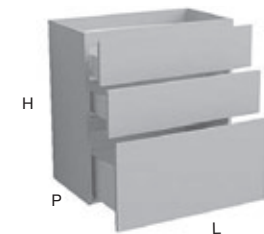

H	P	L
65	40	27 - 36 - 45 - 54 - 72 - 90 - 108
73	47	
83	54	

BASI | CABINETS