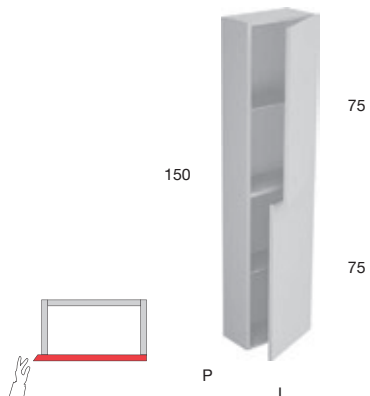

H P L
 100 20 27 - 36 - 45 - 54

PENSILI | WALL CABINETS ▲

Colonna dx o sx con 1 anta e 2 ripiani interni.
Right or left single door high cabinet with 2 internal shelves

H P L
 100 32 27 - 36 - 45 - 54

Colonna dx o sx con 1 anta e 3 ripiani interni.
Right or left single door high cabinet with 3 internal shelves