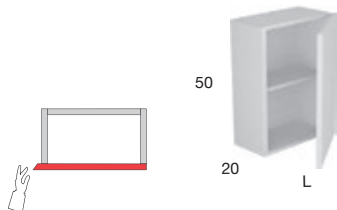

Pensile dx o sx con 1 anta e 1 ripiano interno.
Right or left single door wall cabinet with 1 internal shelf

H P L
50 20 27 - 36 - 45 - 54

Pensile dx o sx con 1 anta e 2 ripiani interni.
Right or left single door wall cabinet with 2 internal shelves