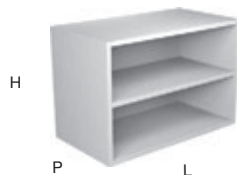

H	P	L
37,5	40	36 - 45 - 54 - 72
50	47	
	54