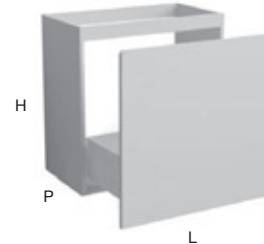

H	P	L
65	40	36 - 45
73	47	
83	54	

BASI | CABINETS

PIANA

Base con fascia centrale, superiore e 2 cassetti Art. SLIM.
Cabinet with middle and upper front panel and 2 drawers Art. SLIM.