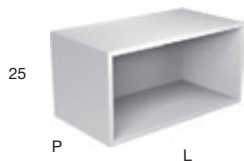

H	P	L
25	40	36 - 45 - 54 - 72
	47	
	54	

Base con 2 vani a giorno.
Open cabinet with 2 compartments.