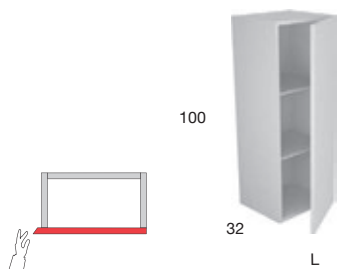

H P L
100 32 27 - 36 - 45 - 54

Colonna dx o sx con 1 anta e 3 ripiani interni.
Right or left single door high cabinet with 3 internal shelves