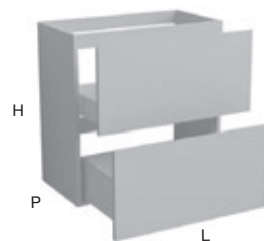

H	P	L
65	40	27 - 36 - 45 - 54 - 72 - 90 - 108
73	47	
83	54	

Base con fascia centrale, superiore e 3 cassetti Art. SLIM.
Cabinet with middle and upper front panel and 3 drawers Art. SLIM.