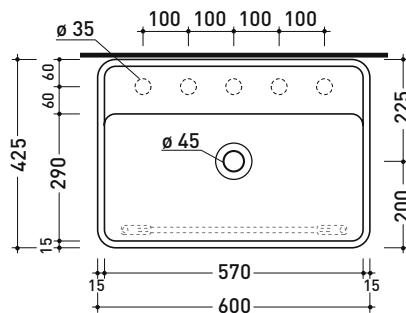

Package dim.

Weight 0,4 kg

Pz. Pallet n°

vista zenitale / zenital view

portasciugamani PMW60
PMW60 towel holder

vista frontale / frontal view

sezione longitudinale / section

sizes in mm

march 2022

PMW60 for Miniwash 60 (MW60S)

Brass towel-holder suitable
for wall-hung basins MINIWASH 60

Complements: **MINIWASH 60 wall-hung basins** (MWL60+MWS - MW60S)
Line taps basin: ONE - NOKÈ - SI - FOLD - X1
Line accessories: TWO - HOOP - NOKÈ - FOLD

Package dim.

Weight 0,4 kg

Pz. Pallet n°

vista zenitale / zenital view

portasciugamani PMW60
PMW60 towel holder

sezione longitudinale / section

sizes in mm

BRASS: glossy finish