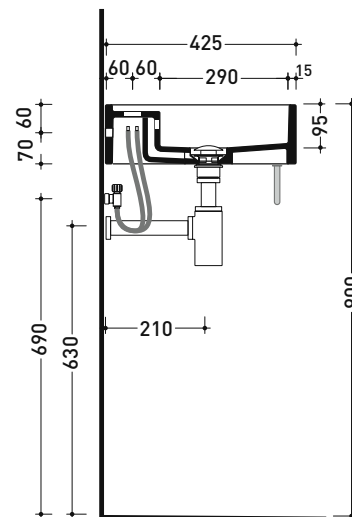

Package dim.

Weight 0,4 kg

Pz. Pallet n°

vista zenitale / zenital view

portasciugamani PMW60
PMW60 towel holder

vista frontale / frontal view

sezione longitudinale / section

sizes in mm

march 2022

PMW60 for Miniwash 60 (MW60S)

Brass towel-holder suitable
for wall-hung basins MINIWASH 60

Complements: **MINIWASH 60 wall-hung basins** (MWL60+MWS - MW60S)
Line taps basin: ONE - NOKÈ - SI - FOLD - X1
Line accessories: TWO - HOOP - NOKÈ - FOLD

Package dim.

Weight 0,4 kg

Pz. Pallet n°

vista zenitale / zenital view

portasciugamani PMW60
PMW60 towel holder

sezione longitudinale / section

sizes in mm

BRASS: glossy finish