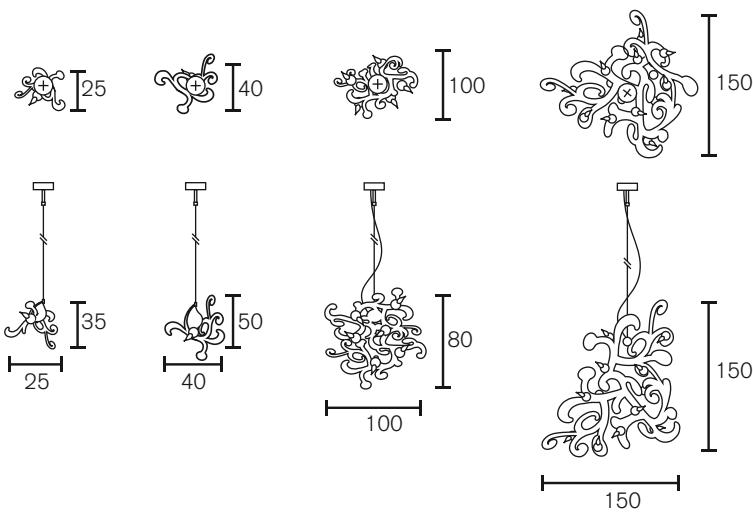

Art.nr.	Dimensions
25KELPBLM	Length 25cm, Width 25cm, Height 35cm, Length steel cable 200cm, 1x E14, 1,5 kg, black matt finish
25KELPWWM	Length 25cm, Width 25cm, Height 35cm, Length steel cable 200cm, 1x E14, 1,5 kg, white matt finish
25KELPBB	Length 25cm, Width 25cm, Height 35cm, Length steel cable 200cm, 1x E14, 1,5 kg, bronze finish
25KELPST	Length 25cm, Width 25cm, Height 35cm, Length steel cable 200cm, 1x E14, 1,5 kg, stainless steel
25KELPCOP	Length 25cm, Width 25cm, Height 35cm, Length steel cable 200cm, 1x E14, 1,5 kg, copper finish
25KELPBR	Length 25cm, Width 25cm, Height 35cm, Length steel cable 200cm, 1x E14, 1,5 kg, brass finish
25KELPBRA	Length 25cm, Width 25cm, Height 35cm, Length steel cable 200cm, 1x E14, 1,5 kg, brass aged finish
25KELPBRG	Length 25cm, Width 25cm, Height 35cm, Length steel cable 200cm, 1x E14, 1,5 kg, brass grinded finish
50KELPBLM	Length 40cm, Width 40cm, Height 50cm, Length steel cable 200cm, 1x E14, 2,0 kg, black matt finish
50KELPWWM	Length 40cm, Width 40cm, Height 50cm, Length steel cable 200cm, 1x E14, 2,0 kg, white matt finish
50KELPBB	Length 40cm, Width 40cm, Height 50cm, Length steel cable 200cm, 1x E14, 2,0 kg, bronze finish
50KELPST	Length 40cm, Width 40cm, Height 50cm, Length steel cable 200cm, 1x E14, 2,0 kg, stainless steel
50KELPCOP	Length 40cm, Width 40cm, Height 50cm, Length steel cable 200cm, 1x E14, 2,0 kg, copper finish
50KELPBR	Length 40cm, Width 40cm, Height 50cm, Length steel cable 200cm, 1x E14, 2,0 kg, brass finish
50KELPBRA	Length 40cm, Width 40cm, Height 50cm, Length steel cable 200cm, 1x E14, 2,0 kg, brass aged finish
50KELPBRG	Length 40cm, Width 40cm, Height 50cm, Length steel cable 200cm, 1x E14, 2,0 kg, brass grinded finish
100KELPBLM	Length 80cm, Width 100cm, Height 80cm, Length steel cable 200cm, 5x E14, 15,0 kg, black matt finish
100KELPWWM	Length 80cm, Width 100cm, Height 80cm, Length steel cable 200cm, 5x E14, 15,0 kg, white matt finish
100KELPBB	Length 80cm, Width 100cm, Height 80cm, Length steel cable 200cm, 5x E14, 15,0 kg, bronze finish
100KELPST	Length 80cm, Width 100cm, Height 80cm, Length steel cable 200cm, 5x E14, 15,0 kg, stainless steel
100KELPCOP	Length 80cm, Width 100cm, Height 80cm, Length steel cable 200cm, 5x E14, 15,0 kg, copper finish
100KELPBR	Length 80cm, Width 100cm, Height 80cm, Length steel cable 200cm, 5x E14, 15,0 kg, brass finish
100KELPBRA	Length 80cm, Width 100cm, Height 80cm, Length steel cable 200cm, 5x E14, 15,0 kg, brass aged finish
100KELPBRG	Length 80cm, Width 100cm, Height 80cm, Length steel cable 200cm, 5x E14, 15,0 kg, brass grinded finish
150KELPBLM	Length 150cm, Width 150cm, Height 150cm, Length steel cable 200cm, 10x E14, 25,0 kg, black matt finish
150KELPWWM	Length 150cm, Width 150cm, Height 150cm, Length steel cable 200cm, 10x E14, 25,0 kg, white matt finish
150KELPBB	Length 150cm, Width 150cm, Height 150cm, Length steel cable 200cm, 10x E14, 25,0 kg, bronze finish
150KELPST	Length 150cm, Width 150cm, Height 150cm, Length steel cable 200cm, 10x E14, 25,0 kg, stainless steel
150KELPCOP	Length 150cm, Width 150cm, Height 150cm, Length steel cable 200cm, 10x E14, 25,0 kg, copper finish
150KELPBR	Length 150cm, Width 150cm, Height 150cm, Length steel cable 200cm, 10x E14, 25,0 kg, brass finish
150KELPBRA	Length 150cm, Width 150cm, Height 150cm, Length steel cable 200cm, 10x E14, 25,0 kg, brass aged finish
150KELPBRG	Length 150cm, Width 150cm, Height 150cm, Length steel cable 200cm, 10x E14, 25,0 kg, brass grinded finish

All Kelp elements are supplied with 2 lectrical cable, 2 meter steel cable and a ceiling shade.