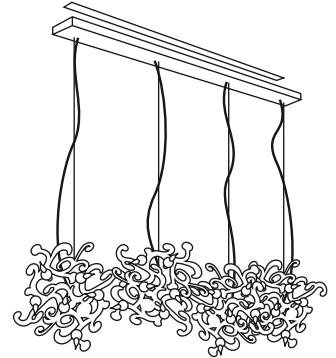

Ceiling Cover in line