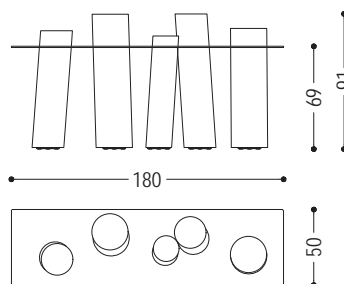

CEDRO-BELLINI180
5 POSTS