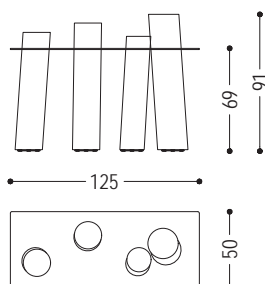

Console with polished steel top (also available in extra clear glass and smoked glass "stopsol") combined with a series of posts of solid in cedarwood.

CODE	SIZE	TOP IN EXTRA CLEAR GLASS 12 MM THICK	TOP IN POLISHED STAINLESS STEEL 8 MM THICK	TOP IN SMOKED GLASS "STOPSOL" 8 MM THICK
CEDRO-BELLINI125	W.125 x D.50 x H.69/91	■	■	■
CEDRO-BELLINI180	W.180 x D.50 x H.69/91	■	■	■
CEDRO-BELLINI250	W.250 x D.50 x H.69/91	■	■	■

CEDRO-BELLINI125
4 POSTS

CEDRO-BELLINI180
5 POSTS

CEDRO-BELLINI250
6 POSTS