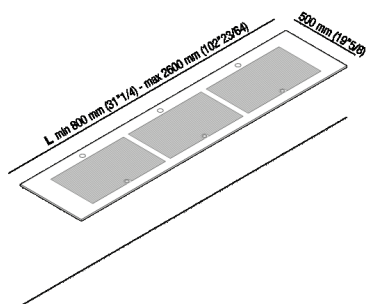

Self-bearing countertop, with 3 recesses,
 provided with under-top brackets
 AELLN0_3

design Benedini Associati, Andrés Jost,
 Diego Cisi, 2015

Self-bearing washbasin countertop
 characterised by light touch and high
 configurability, with recesses.

Finishes

-  White Carrara
-  Grey Carnico
-  Black Marquina
-  White
-  Green Alpi
-  Dark Emperador

Materials

-  Marble
-  Corian®
agapedesign.it

The self-bearing countertop is supported by brackets fixed to the wall. The front edge is chamfered, while the short sides can be chamfered or straight for positioning in a corner or niche. The countertop is made of Corian® white marble (Glacier White) or Carrara white marble, Carnic gray, Marquina black, Alpi green or dark Emperador. The recesses are freely positioned along the whole length of the top complying with the distances from the edges and those between the recesses and they are complete with grill. The basin is not fitted with drain. Designed for waste .MET0569 with concealed waste trap .PLA0456. A wooden "X" non bearing additional side structure is available.

Note: Upon request, and after technical evaluation, other Corian® colours and types of marble are possible. It is available with a minimum length of 80 cm (31" 1/4) and a maximum length of 260 cm (102" 23/64).