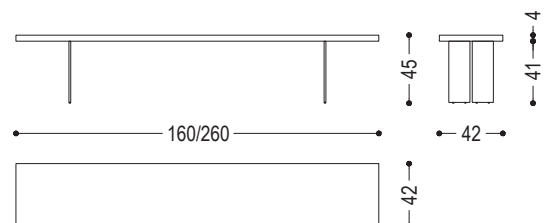

Bench with seat made of solid wood in glued lists, with straight sides, and iron legs with a centre gap.

STANDARD VERSION: NATURAL IRON BASE, OILED (B1)

CODE	SIZE	A1	A2	A3	A4	A5
NATURA-PANCA1	W.160 x D.42 x H.45	■	■	■	■	■
NATURA-PANCA2	W.180 x D.42 x H.45	■	■	■	■	■
NATURA-PANCA3	W.200 x D.42 x H.45	■	■	■	■	■
NATURA-PANCA4	W.220 x D.42 x H.45	■	■	■	■	■
NATURA-PANCA5	W.240 x D.42 x H.45	■	■	■	■	■
NATURA-PANCA6	W.260 x D.42 x H.45	■	■	■	■	■

AVAILABLE FINISHES:

A1: walnut without knots, walnut with knots, elm

A2: oak without knots, oak with knots, cherry, maple

A3: oak without knots finish: whitened, mystic black, neutro
oak with knots finish: whitened, mystic black, neutro

A4: oak without knots pigmented: ash grey, white milk, total black
oak with knots pigmented: ash grey, white milk, total black

A5: oak: flamed london, with knots vulcano, with knots tabacco

FEASIBILITY LACQUERED IRON BASE	
B2	■
B3	■

AVAILABLE FINISHES:

B2: lacquered iron: matt transparent, iron dust, RAL (only selected colours)

B3: lacquered iron matt brushed effect: aged copper, aged bronze, stainless steel, titanium
lacquered iron oxidised effect