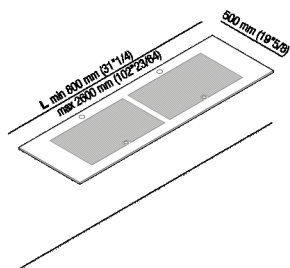

Self-bearing countertop, with 2 recesses,
 provided with under-top brackets
 AELLN0_2

design Benedini Associati, Andrés Jost,
 Diego Cisi, 2015

Self-bearing washbasin countertop
 characterised by light touch and high
 configurability, with recesses.

Materials

Marble

Corian®

The self-bearing countertop is supported by brackets fixed to the wall. The front edge is chamfered, while the short sides can be chamfered or straight for positioning in a corner or niche. The countertop is made of Corian® white marble (Glacier White) or Carrara white marble, Carnic gray, Marquina black, Alpi green or dark Emperador. The recesses are freely positioned along the whole length of the top complying with the distances from the edges and those between the recesses and they are complete with grill. The basin is not fitted with drain. Designed for waste .MET0569 with concealed waste trap .PLA0456. A wooden "X" non bearing additional side structure is available.

Note: Upon request, and after technical evaluation, other Corian® colours and types of marble are possible. It is available with a minimum length of 80 cm (31" 1/4) and a maximum length of 260 cm (102" 23/64).