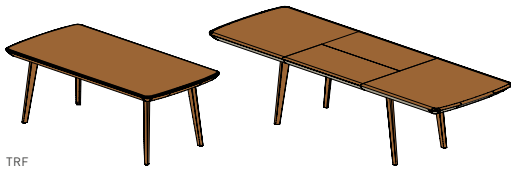

flaye tables

TRF

TKF

flaye table rectangular | non-extendable table or with extension

table top: solid wood
frame: leather or solid wood; **leather colours:** L1 see last page
table insert: solid wood
center leg: conical solid wood legs with drop-like cross-section
types of wood: alder, beech, beech heartwood, oak, wild oak, cherry, walnut, wild walnut, oak white oil, wild oak white oil

dimensions non-extendable table:

h	75 clear height 67.8					
w \ l	140	150	160	180	200	225
90	•	•	•	•	•	•
100	•	•	•	•	•	•
110	•	•	•	•	•	•

dimensions extendable table:

h	75 clear height 63		
w \ l	180	200	225
100	•	•	•
110	•	•	•

flaye non-extendable table round

table top: solid wood
frame: leather or solid wood
leather colours: L1 see last page
types of wood: alder, beech, beech heartwood, oak, wild oak, cherry, walnut, wild walnut, oak white oil, wild oak white oil

h	75 clear height 67.8			
w \ l	110	120	130	140
110	•			
120		•		
130			•	
140				•

1 integrated, cushioned insert panel, wood, 100 cm.

types of wood

Unless stated otherwise, all wooden surfaces are finished with pure natural oil.
A detailed list of the wood types available for this product can be found on page 1.