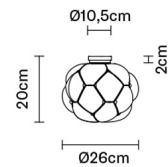

Weight Lamp

Net: 1.57 kg

Packaging

Gross weight: 2.03 kg
Volume: 0.027 m³
Number of boxes: 1

Specs

EAC IP40

Dimensions

Material