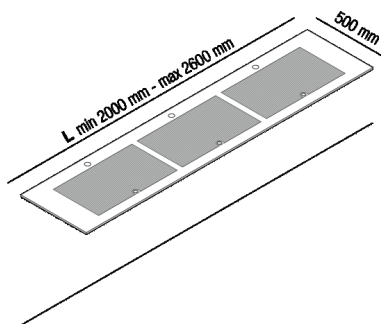

Self-bearing countertop, with 3 recesses,
 provided with under-top brackets
 AELLNEO_3

Benedini Associati, Andrés Jost, Diego Cisi,
 2015

Programme of self-bearing washbasins
 made of Petit Granit characterised by light
 touch and high configurability.

The self-bearing countertop with three recesses is supported by brackets fixed to the wall. The front edge is chamfered, while the short sides can be chamfered or straight for positioning in a corner or niche. The countertop is made of Petit Granit marble.

The recesses are freely positioned along the whole length of the top complying with the distances from the edges and those between the recesses and they are complete with grill. The basin is not fitted with drain. Designed for waste .MET0569 with concealed waste trap .PLA0456.

Note: Upon request, and after technical evaluation, other types of marble are possible, costs on demand. It is available with a minimum length of 80 cm (31" 1/4) and a maximum length of 260 cm (102" 23/64).