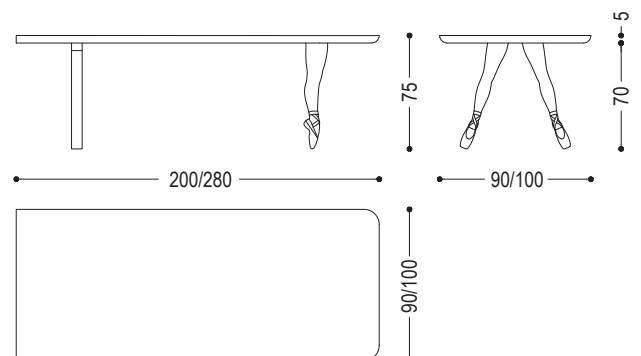

Table made with solid wood top in glued lists, characterized by rounded corners. Rounded sides on part of the top. The base is composed of 4 oblique legs, of which two resemble the legs of a dancer.

STANDARD VERSION: LEGS IN THE SAME WOOD AS THE TOP, MADE FROM A SINGLE BLOCK

CODE	SIZE	A1	A2	A3
IN PUNTA DI PIEDI 1	W.200 x D.90 x H.75	■	■	■
IN PUNTA DI PIEDI 2	W.220 x D.100 x H.75	■	■	■
IN PUNTA DI PIEDI 3	W.240 x D.100 x H.75	■	■	■
IN PUNTA DI PIEDI 4	W.260 x D.100 x H.75	■	■	■
IN PUNTA DI PIEDI 5	W.280 x D.100 x H.75	■	■	■

AVAILABLE FINISHES:

A1: walnut with knots

A2: oak with knots

A3: oak with knots finish: vintage

FEASIBILITY DANCERS' LEGS	
VULCANO OAK	■