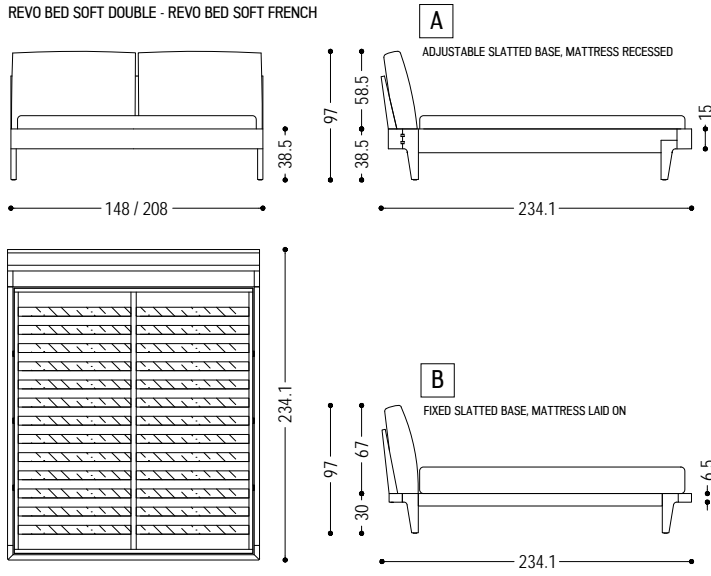

REVO BED SOFT

REVO BED SOFT DOUBLE - REVO BED SOFT FRENCH