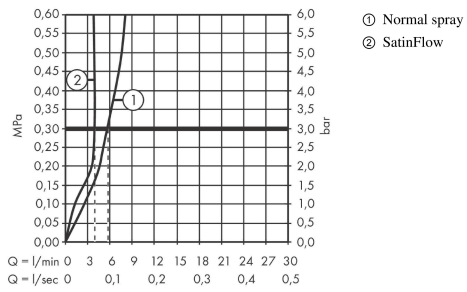

Aquno Select M81
Single lever kitchen mixer 250, pull-out spout, 2jet, sBox
Surfaces: **Chrome** Article Number: **73830000**

Flowchart