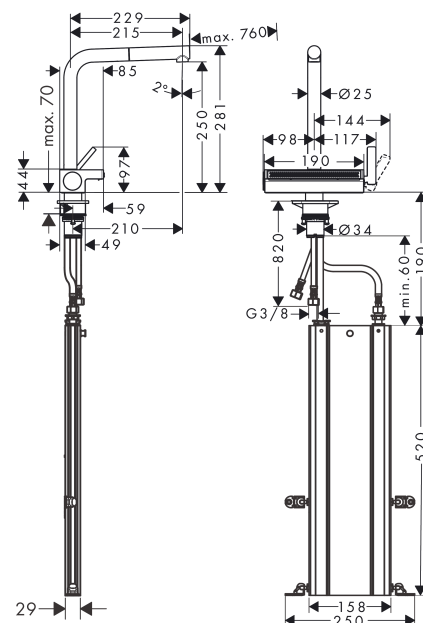

Scale drawing