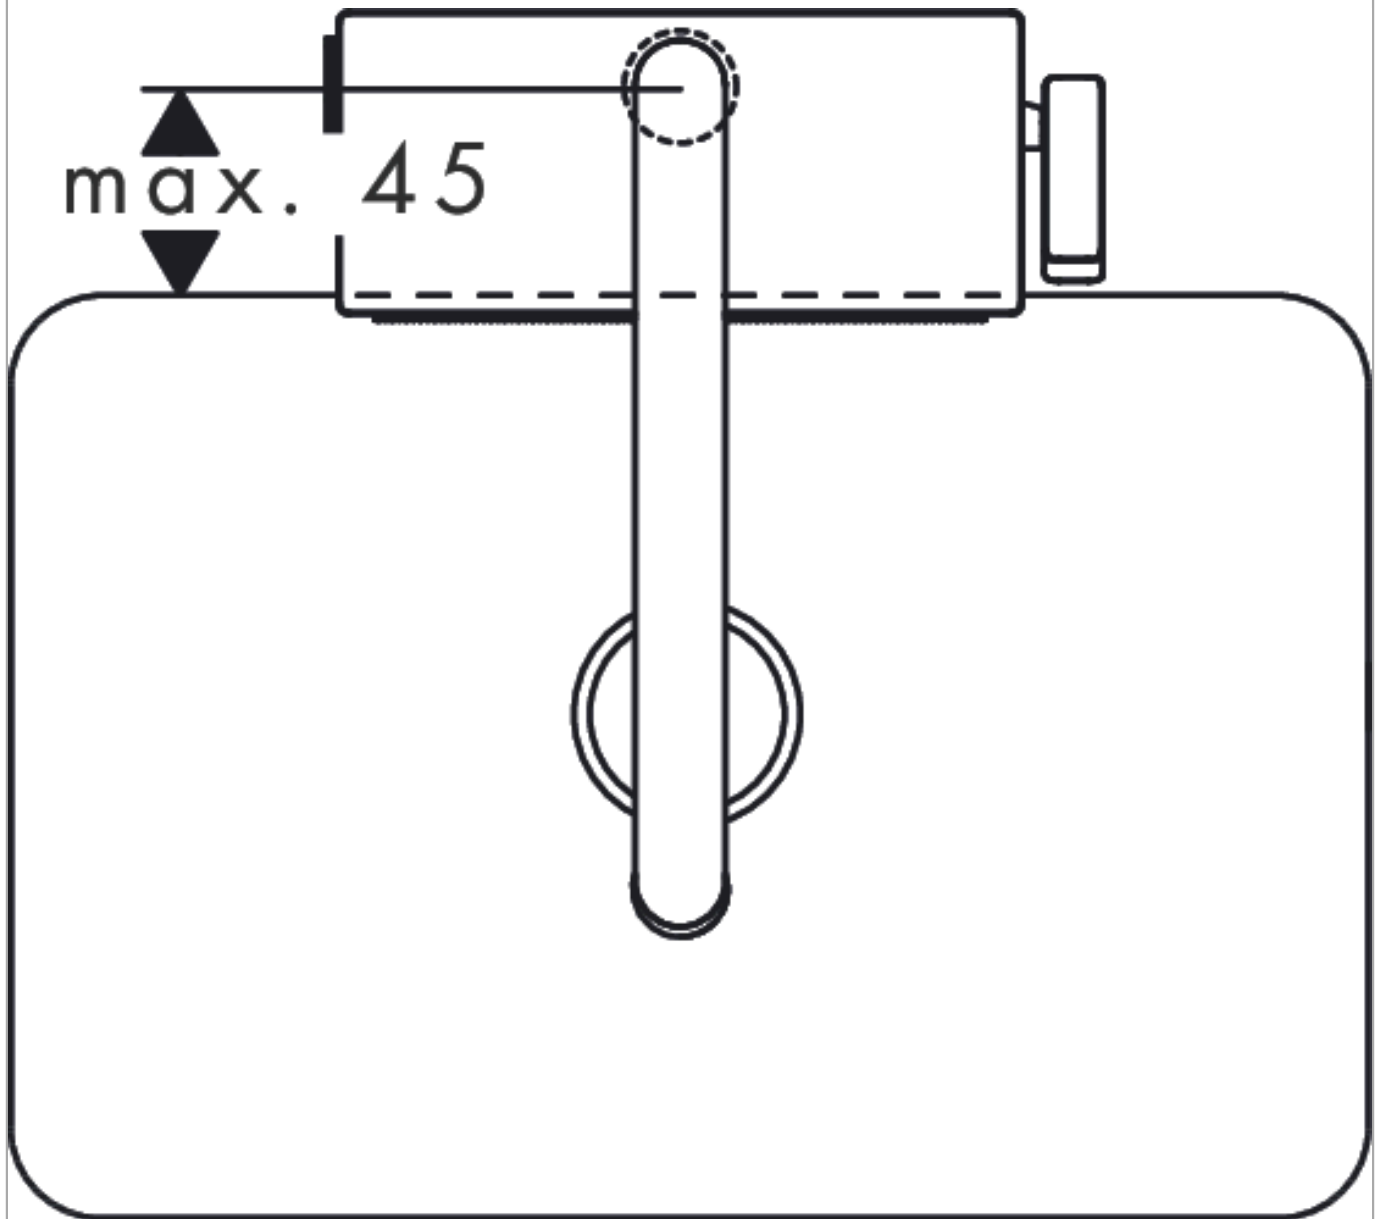

Aquno Select M81
Single lever kitchen mixer 250, pull-out spout, 2jet, sBox
 Surfaces: **Chrome** Article Number: **73830000**

Description

product features

- consists of: single lever kitchen mixer, hose box, multifunctional strainer
- ComfortZone 250
- I-spout
- swivel range adjustable in 3 steps 60°, 110° or 150°
- laminar spray, SatinFlow
- change between SatinFlow and pull-out spout at the touch of a button
- MagFit magnetic shower support
- connection dimension: DN15
- maximum flow rate at 3 bar: 6 l/min
- ceramic cartridge
- connection type: G 3/8 connections
- integrated non-return valve
- sBox for quiet, smooth and protected hose guidance in the cabinet, under the countertop
- extension length up to 76 cm
- tap hole with Ø 35 mm required, recommendation: the middle of tap hole drilling should be max. 45 mm from the back side of of the bowl

Technology

Design awards

reddot winner 2020
best of the best

Product image

Scale drawing

Aquno Select M81
Single lever kitchen mixer 250, pull-out spout, 2jet, sBox
 Surfaces: **Chrome** Article Number: **73830000**

Flowchart

Aquno Select M81
Single lever kitchen mixer 250, pull-out spout, 2jet, sBox
 Surfaces: **Chrome** Article Number: **73830000**

Installation examples

Aquno Select M81
Single lever kitchen mixer 250, pull-out spout, 2jet, sBox
 Surfaces: **Chrome** Article Number: **73830000**

Exploded Drawing

Year of production: >12/19

Aquno Select M81**Single lever kitchen mixer 250, pull-out spout, 2jet, sBox**Surfaces: **Chrome** Article Number: **73830000****Spare part list**

Year of production: >12/19