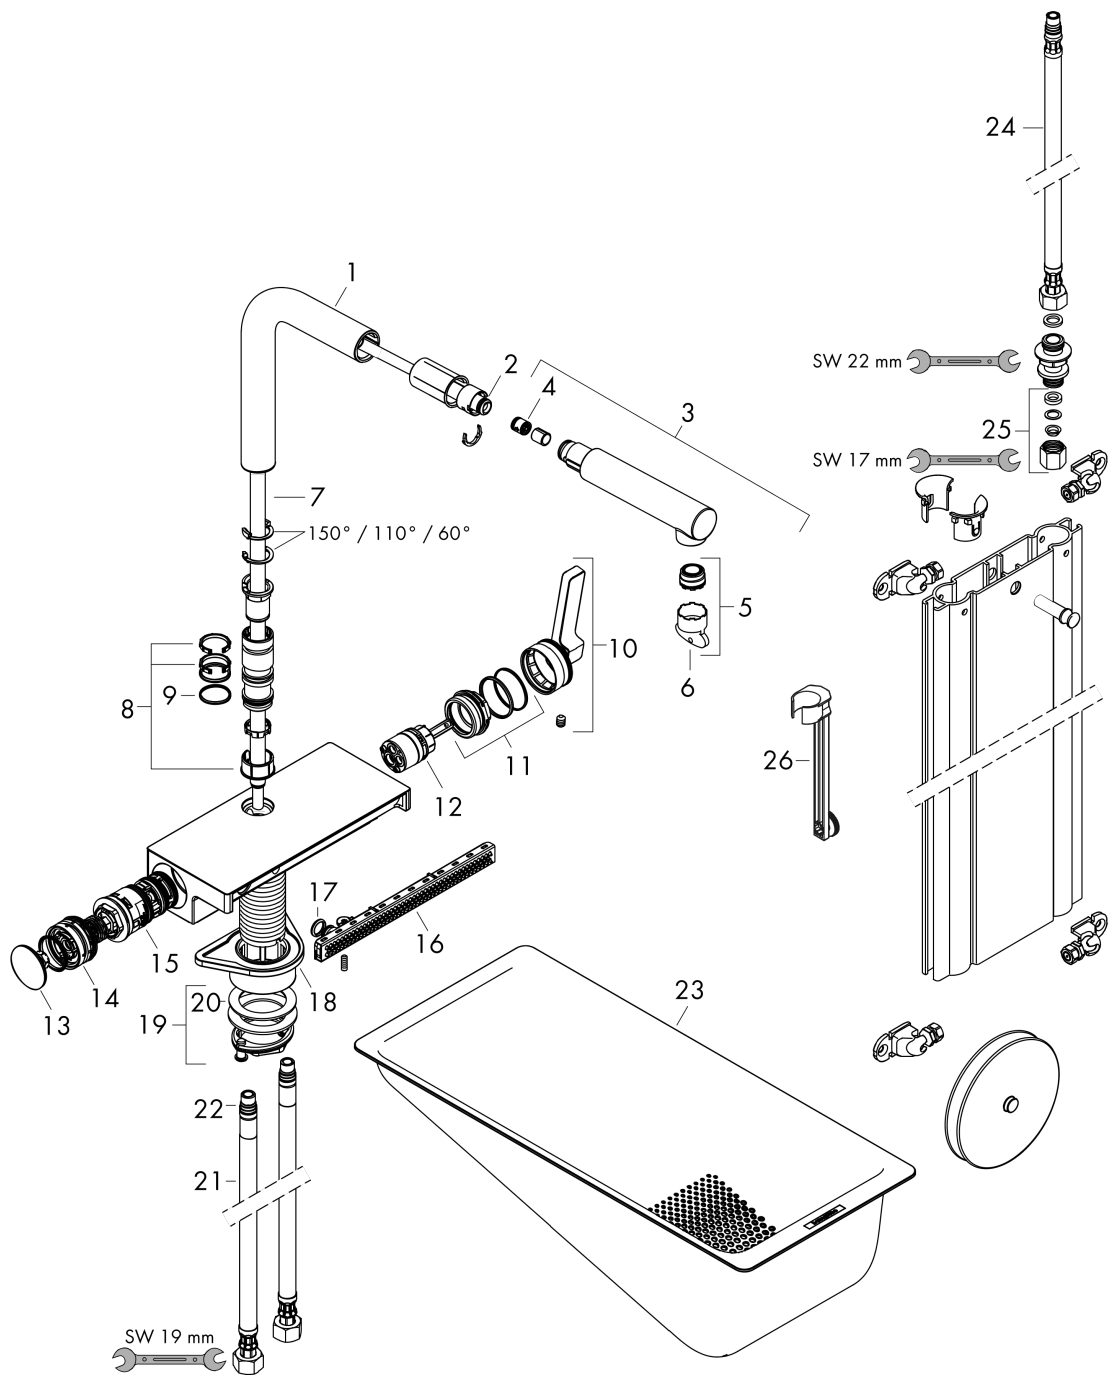

Aquno Select M81
Single lever kitchen mixer 250, pull-out spout, 2jet, sBox
 Surfaces: **Chrome** Article Number: **73830000**

Description

product features

- consists of: single lever kitchen mixer, hose box, multifunctional strainer
- ComfortZone 250
- I-spout
- swivel range adjustable in 3 steps 60°, 110° or 150°
- laminar spray, SatinFlow
- change between SatinFlow and pull-out spout at the touch of a button
- MagFit magnetic shower support
- connection dimension: DN15
- maximum flow rate at 3 bar: 6 l/min
- ceramic cartridge
- connection type: G 3/8 connections
- integrated non-return valve
- sBox for quiet, smooth and protected hose guidance in the cabinet, under the countertop
- extension length up to 76 cm
- tap hole with Ø 35 mm required, recommendation: the middle of tap hole drilling should be max. 45 mm from the back side of of the bowl

Exploded Drawing

Year of production: >12/19

Aquno Select M81**Single lever kitchen mixer 250, pull-out spout, 2jet, sBox**Surfaces: **Chrome** Article Number: **73830000****Spare part list**

Year of production: >12/19

Pos.	Description	Article Number	Price	PU
1	spout cpl.	94098000	-	1
2	O-ring 8x2	98112000	-	1
3	handspray	93751000	-	1
4	non return valve DW 10	96456000	-	1
5	spray former	93748000	-	1
6	service tool	93750000	-	1
7	hose	93815000	-	1
8	set of lever collars	98365000	-	1
9	O-ring 19x2	98426000	-	1
10	handle	93776000	-	1
11	nut	92926000	-	1
12	cartridge, assy	93183000	-	1
13	cover	93777000	-	1
14	spring with sleeve	93782000	-	1
15	selector assy	93558000	-	1
16	spray head cpl.	93781000	-	1
17	O-ring 10x2	98170000	-	1
18	support	97523000	-	1
19	fixing set (special)	93253000	-	1
20	lever collar	97548000	-	1
21	connection hose 900 mm M10x1 G3/8	93780000	-	1
22	O-ring 8x1,75	97827000	-	1
23	-	40963000	-	1
24	connection hose 450 mm M10x1 G3/8	96507000	-	1
25	squeezing connection	96099000	-	1
26	extension set	43333000	-	1