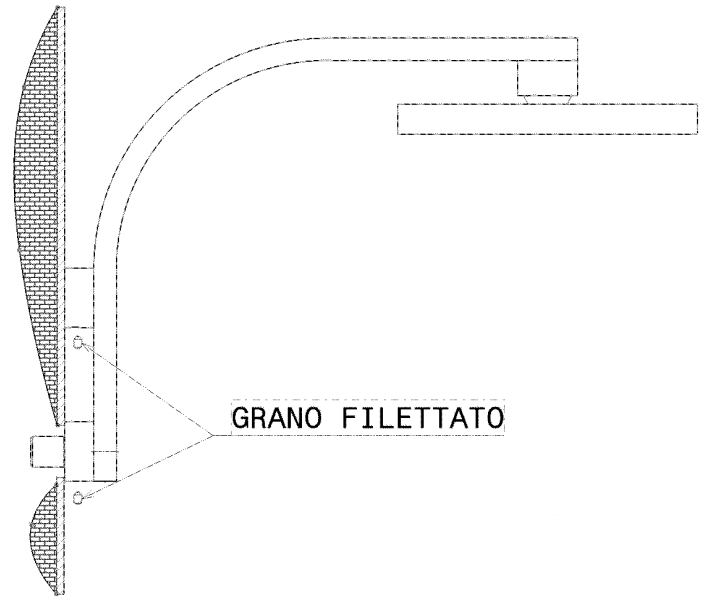

design **L+R PALOMBA** and **SERGIO MORI**

2003

112550

Concealed shower set with overhead, mixer and handshower

Complements: Line accessories: TWO
Line accessories: HOOP

Package dim. 48 x 40 x 30 cm | Weight 7 kg | Pz. Pallet n° -

CE

vista frontale / frontal view

vista laterale / lateral view

sizes in mm

BRASS: glossy finish

chrome

<http://www.ceramicaflaminia.it/en/products/307-one>

©ceramicaflaminiaspa - All rights reserved. Unauthorized copying, publication, reproduction as well as partial reproduction are prohibited

july 2021

art. 112550

VISTA DALL'ALTO

sizes in mm