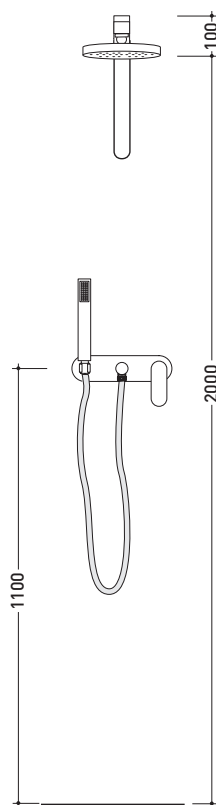

design **L+R PALOMBA** and **SERGIO MORI**

2003

112550

Concealed shower set with overhead, mixer and handshower

Complements: Line accessories: TWO
Line accessories: HOOP

Package dim. 48 x 40 x 30 cm | Weight 7 kg | Pz. Pallet n° -

CE

vista frontale / frontal view

vista laterale / lateral view

sizes in mm

BRASS: glossy finish

chrome

<http://www.ceramicaflaminia.it/en/products/307-one>

©ceramicaflaminiaspa - All rights reserved. Unauthorized copying, publication, reproduction as well as partial reproduction are prohibited

july 2021

art. 112550

VISTA DALL'ALTO

sizes in mm