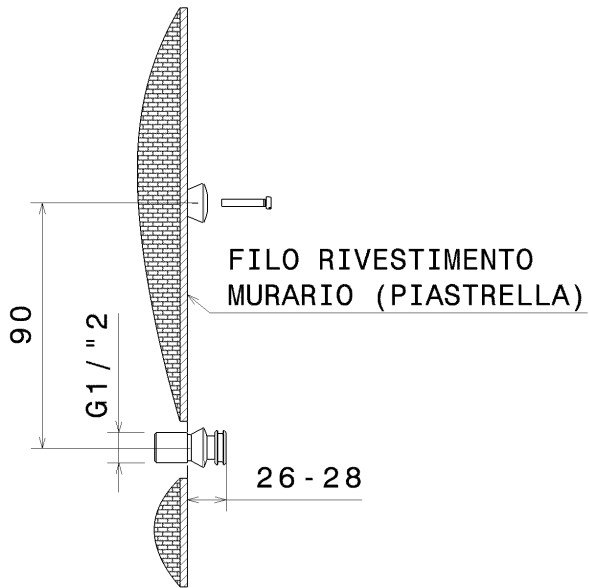

design **L+R PALOMBA** and **SERGIO MORI**

2003

112550

Concealed shower set with overhead, mixer and handshower

Complements: Line accessories: TWO
Line accessories: HOOP

Package dim. 48 x 40 x 30 cm | Weight 7 kg | Pz. Pallet n° -

CE

vista frontale / frontal view

vista laterale / lateral view

sizes in mm

BRASS: glossy finish

chrome

<http://www.ceramicaflaminia.it/en/products/307-one>

©ceramicaflaminiaspa - All rights reserved. Unauthorized copying, publication, reproduction as well as partial reproduction are prohibited

july 2021

art. 112550

VISTA DALL'ALTO

sizes in mm