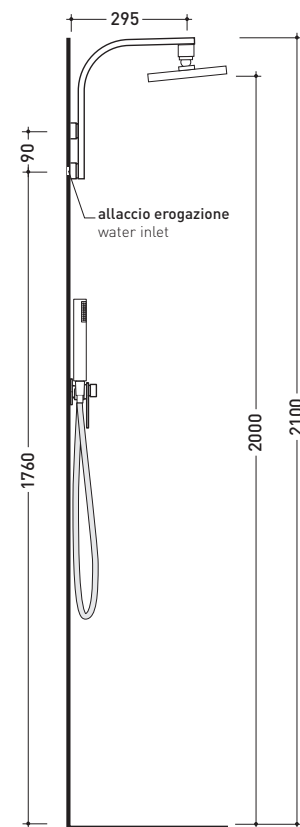

design **L+R PALOMBA** and **SERGIO MORI**

2003

112550

Concealed shower set with overhead, mixer and handshower

Complements: Line accessories: TWO
Line accessories: HOOP

Package dim. 48 x 40 x 30 cm | Weight 7 kg | Pz. Pallet n° -

CE

vista frontale / frontal view

vista laterale / lateral view

sizes in mm

BRASS: glossy finish

chrome

<http://www.ceramicaflaminia.it/en/products/307-one>

©ceramicaflaminiaspa - All rights reserved. Unauthorized copying, publication, reproduction as well as partial reproduction are prohibited

july 2021

art. 112550

VISTA DALL'ALTO

sizes in mm