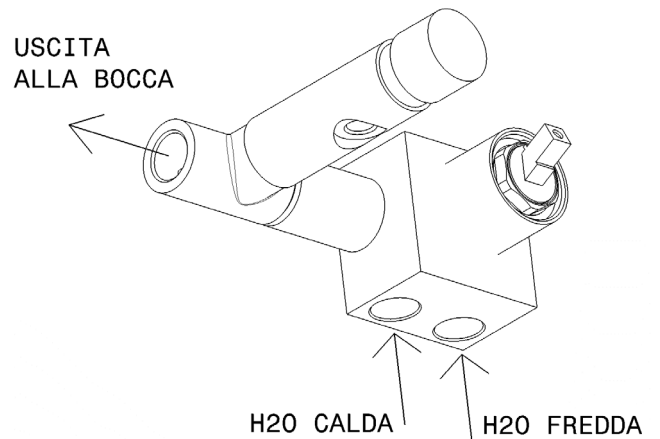

design **L+R PALOMBA** and **SERGIO MORI**

2003

112550

Concealed shower set with overhead, mixer and handshower

Complements: Line accessories: TWO
Line accessories: HOOP

Package dim. 48 x 40 x 30 cm | Weight 7 kg | Pz. Pallet n° -

CE

vista frontale / frontal view

vista laterale / lateral view

sizes in mm

BRASS: glossy finish

chrome

<http://www.ceramicaflaminia.it/en/products/307-one>

©ceramicaflaminiaspa - All rights reserved. Unauthorized copying, publication, reproduction as well as partial reproduction are prohibited

july 2021

art. 112550

VISTA DALL'ALTO

sizes in mm