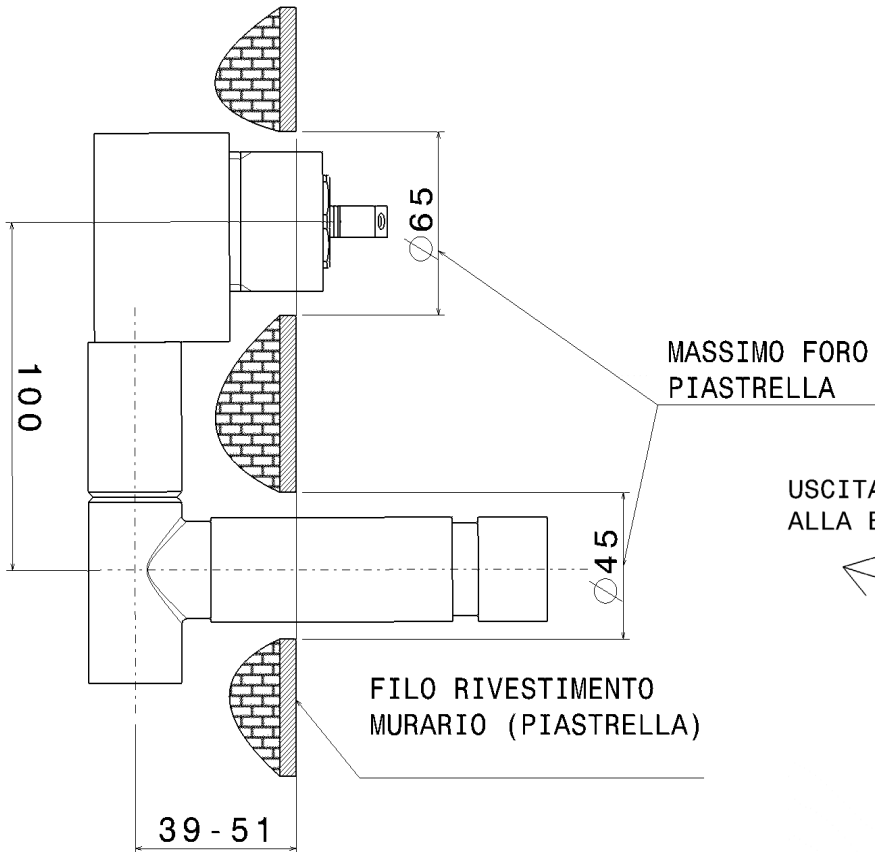

design **L+R PALOMBA** and **SERGIO MORI**

2003

112550

Concealed shower set with overhead, mixer and handshower

Complements: Line accessories: TWO
Line accessories: HOOP

Package dim. 48 x 40 x 30 cm | Weight 7 kg | Pz. Pallet n° -

CE

vista frontale / frontal view

vista laterale / lateral view

sizes in mm

BRASS: glossy finish

chrome

<http://www.ceramicaflaminia.it/en/products/307-one>

©ceramicaflaminiaspa - All rights reserved. Unauthorized copying, publication, reproduction as well as partial reproduction are prohibited

july 2021

art. 112550

VISTA DALL'ALTO

sizes in mm