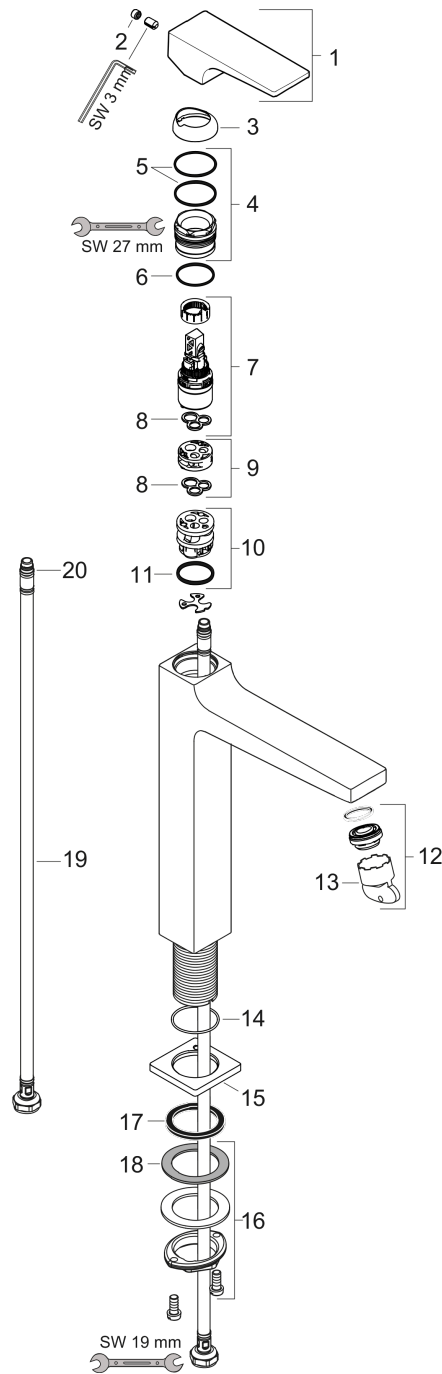

Metropol

Single lever basin mixer 260 with lever handle for washbowls with push-open waste set

Surfaces: **Chrome** Article Number: **32512000**

Description

product features

- consists of: single lever basin mixer, waste set
- ComfortZone 260
- projection 204 mm
- spray type: normal spray
- maximum flow rate at 3 bar: 5 l/min
- ceramic cartridge
- temperature limitation adjustable
- suitable for continuous flow water heaters
- material waste set: metal
- connection type: G 3/8 connections
- connection dimension: DN15
- push-open waste set G 1 1/4

Technology

Design awards

Product image

Scale drawing

Flowchart

Metropol

Single lever basin mixer 260 with lever handle for washbowls with push-open waste set

Surfaces: **Chrome** Article Number: **32512000**

Exploded Drawing

Year of production: >01/17

Metropol

Single lever basin mixer 260 with lever handle for washbowls with push-open waste set

Surfaces: **Chrome** Article Number: **32512000**

Spare part list

Year of production: >01/17

Pos.	Description	Article Number	Price	PU
1	handle	92995000	-	1
2	screw cover	95704000	-	1
3	flange	92625000	-	1
4	nut	92689000	-	1
5	O-ring 27x1,5	92527000	-	1
6	O-ring 25x1,5	98146000	-	1
7	cartridge, assy	97685000	-	1
8	seal	98865000	-	1
9	adapter for cartridge	92628000	-	1
10	adapter for cartridge	98866000	-	1
11	O-ring 23x2	98398000	-	1
12	aerator M24x1 (5 l/min)	92996000	-	1
13	service tool	95661000	-	1
14	O-ring 32x1,5	92936000	-	1
15	escutcheon	93048000	-	1
16	fixing set (Ø 32)	13961000	-	1
17	flat seal	98749000	-	1
18	lever collar	97548000	-	1
19	connection hose 600 mm M8x0,75 G3/8	96556000	-	1
20	O-ring 6,6x1,6	93019000	-	1
21	sealing set	95581000	-	1
a	push-open waste set	50100000	-	1
b	fixation extension 35 mm	13898000	-	1