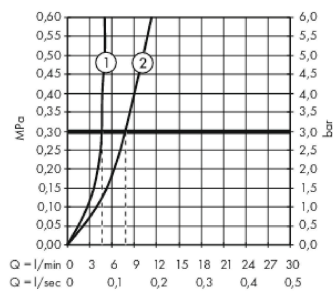

Metropol

Single lever basin mixer 260 with lever handle for washbowls with push-open waste set

Surfaces: **Chrome** Article Number: **32512000**

Description

product features

- consists of: single lever basin mixer, waste set
- ComfortZone 260
- projection 204 mm
- spray type: normal spray
- maximum flow rate at 3 bar: 5 l/min
- ceramic cartridge
- temperature limitation adjustable
- suitable for continuous flow water heaters
- material waste set: metal
- connection type: G 3/8 connections
- connection dimension: DN15
- push-open waste set G 1 1/4

Technology

Design awards

Product image

Scale drawing

Flowchart

Metropol

Single lever basin mixer 260 with lever handle for washbowls with push-open waste set

Surfaces: **Chrome** Article Number: **32512000**

Exploded Drawing

Year of production: >01/17

Metropol

Single lever basin mixer 260 with lever handle for washbowls with push-open waste set

Surfaces: **Chrome** Article Number: **32512000**

Spare part list

Year of production: >01/17