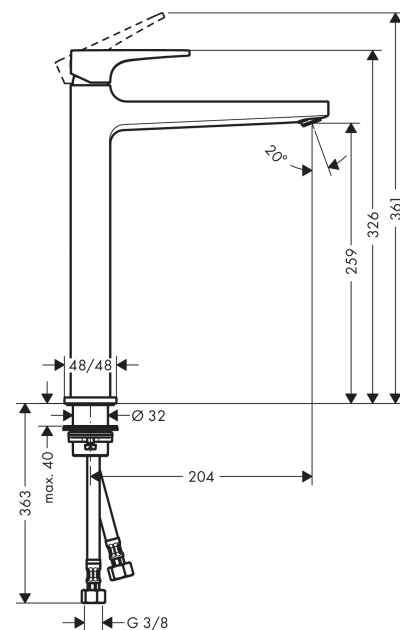

Metropol

Single lever basin mixer 260 with lever handle for washbowls with push-open waste set

Surfaces: **Chrome** Article Number: **32512000**

Description

product features

- consists of: single lever basin mixer, waste set
- ComfortZone 260
- projection 204 mm
- spray type: normal spray
- maximum flow rate at 3 bar: 5 l/min
- ceramic cartridge
- temperature limitation adjustable
- suitable for continuous flow water heaters
- material waste set: metal
- connection type: G 3/8 connections
- connection dimension: DN15
- push-open waste set G 1 1/4

Technology

Design awards

Product image

Scale drawing

Flowchart

Metropol

Single lever basin mixer 260 with lever handle for washbowls with push-open waste set

Surfaces: **Chrome** Article Number: **32512000**

Exploded Drawing

Year of production: >01/17

Metropol

Single lever basin mixer 260 with lever handle for washbowls with push-open waste set

Surfaces: **Chrome** Article Number: **32512000**

Spare part list

Year of production: >01/17

Pos.	Description	Article Number	Price	PU
1	handle	92995000	-	1
2	screw cover	95704000	-	1
3	flange	92625000	-	1
4	nut	92689000	-	1
5	O-ring 27x1,5	92527000	-	1
6	O-ring 25x1,5	98146000	-	1
7	cartridge, assy	97685000	-	1
8	seal	98865000	-	1
9	adapter for cartridge	92628000	-	1
10	adapter for cartridge	98866000	-	1
11	O-ring 23x2	98398000	-	1
12	aerator M24x1 (5 l/min)	92996000	-	1
13	service tool	95661000	-	1
14	O-ring 32x1,5	92936000	-	1
15	escutcheon	93048000	-	1
16	fixing set (Ø 32)	13961000	-	1
17	flat seal	98749000	-	1
18	lever collar	97548000	-	1
19	connection hose 600 mm M8x0,75 G3/8	96556000	-	1
20	O-ring 6,6x1,6	93019000	-	1
21	sealing set	95581000	-	1
a	push-open waste set	50100000	-	1
b	fixation extension 35 mm	13898000	-	1