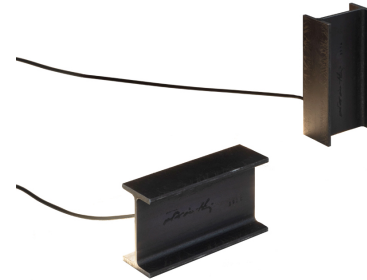

# MINI MAIS PLUS QUE CELA JE NE PEUX PAS

*Rudy Ricciotti*

Floor and table lamps in two sizes with indirect light in industrial style made of rough metal. Each lamp is produced in a traditional way so that small aesthetic and finishing differences between one product and another are a sign of uniqueness. The floor version is also available for outdoor use and is treated with protective paint.

## LAMPING

Source	LINEAR LED
Total power	2,4W
Emission	DIRECT / INDIRECT
Switching	switch on cable
Tension	120V
Color temperature	2700K
Luminous flux	200lm (luminous output)
Typ CRI	80
Energy class	A+
IP class	20
Dimensions	3.1" x 2" x 5.9"
Materials	raw material
Notes	switch on cable, cable length 9.8' , lamps are sold three by three
Net lamp weight	6,6 lbs