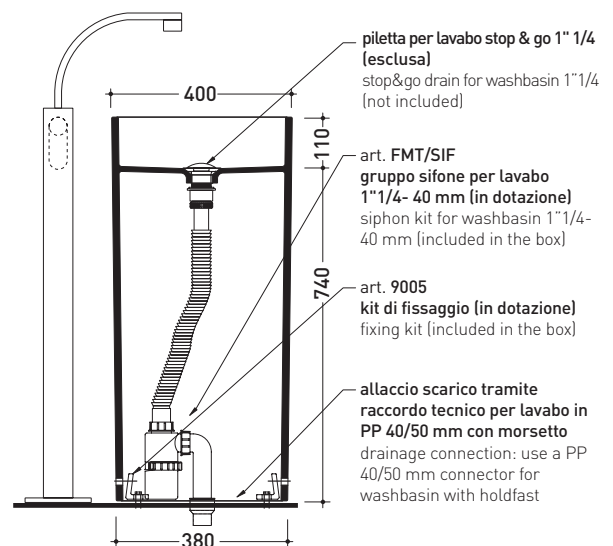

Monowash

➔ **FLAMINIA.**

design **GIULIO CAPPELLINI**

2005

MW40C Monowash 40

Standing column-basin 40 cm

(floor fixing kit art. 9005 and siphon art. FMT/SIF included)

● WITHOUT OVERFLOW ● WITHOUT TAP LEDGE

Complements: **Line taps basin free-standing: ONE - FOLD**
Line accessories: TWO - HOOP - NOKÉ - FOLD

Technical accessories: **Stop & Go drain (PLSG)**
Ceramic Stop&Go drain (PLCE)

Package dim. **42,5 x 42,5 x 90 cm** | Weight **45 kg** | Pz. Pallet n° **4**

CE UNI EN 14688 - CL00 Dop-No14688

vista zenitale / zenital view

allaccio scarico tramite
 raccordo tecnico per lavabo in
 PP 40/50 mm con morsetto
 drainage connection: use a PP
 40/50 mm connector for
 washbasin with holdfast

vista zenitale / zenital view

vista frontale / frontal view

sezione longitudinale / section

sizes in mm

Please consider a 2% tolerance on indicated measurements

CERAMIC: glossy finish

matt finish

METAL