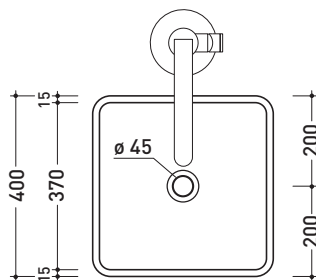

Monowash

➔ **FLAMINIA.**

design **GIULIO CAPPELLINI**

2005

MW40C Monowash 40

Standing column-basin 40 cm

(floor fixing kit art. 9005 and siphon art. FMT/SIF included)

● WITHOUT OVERFLOW ● WITHOUT TAP LEDGE

Complements: **Line taps basin free-standing: ONE - FOLD**
Line accessories: TWO - HOOP - NOKÉ - FOLD

Technical accessories: **Stop & Go drain (PLSG)**
Ceramic Stop&Go drain (PLCE)

Package dim. **42,5 x 42,5 x 90 cm** | Weight **45 kg** | Pz. Pallet n° **4**

CE UNI EN 14688 - CL00 Dop-No14688

vista zenitale / zenital view

allaccio scarico tramite
 raccordo tecnico per lavabo in
 PP 40/50 mm con morsetto
 drainage connection: use a PP
 40/50 mm connector for
 washbasin with holdfast

vista zenitale / zenital view

vista frontale / frontal view

sezione longitudinale / section

sizes in mm

Please consider a 2% tolerance on indicated measurements

CERAMIC: glossy finish

matt finish

METAL