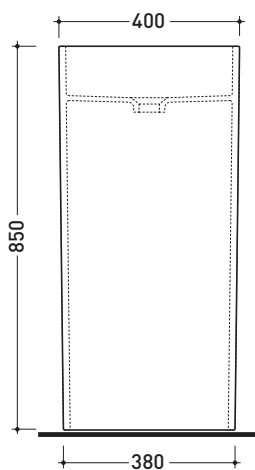

Complements: **Line taps basin free-standing: ONE - FOLD**
Line accessories: TWO - HOOP - NOKÉ - FOLD

Technical accessories: **Stop & Go drain (PLSG)**
Ceramic Stop&Go drain (PLCE)

Package dim. **42,5 x 42,5 x 90 cm** | Weight **45 kg** | Pz. Pallet n° **4**

CE UNI EN 14688 - CL00 Dop-No14688

vista zenitale / zenital view

allaccio scarico tramite
 raccordo tecnico per lavabo in
 PP 40/50 mm con morsetto
 drainage connection: use a PP
 40/50 mm connector for
 washbasin with holdfast

vista zenitale / zenital view

vista frontale / frontal view

sezione longitudinale / section

sizes in mm

Please consider a 2% tolerance on indicated measurements

CERAMIC: glossy finish

matt finish

METAL