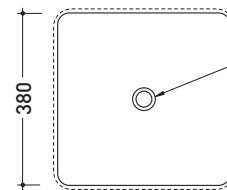

Monowash

➔ **FLAMINIA.**

design **GIULIO CAPPELLINI**

2005

MW40C Monowash 40

Standing column-basin 40 cm

(floor fixing kit art. 9005 and siphon art. FMT/SIF included)

● WITHOUT OVERFLOW ● WITHOUT TAP LEDGE

Complements: **Line taps basin free-standing: ONE - FOLD**
Line accessories: TWO - HOOP - NOKÉ - FOLD

Technical accessories: **Stop & Go drain (PLSG)**
Ceramic Stop&Go drain (PLCE)

Package dim. **42,5 x 42,5 x 90 cm** | Weight **45 kg** | Pz. Pallet n° **4**

CE UNI EN 14688 - CL00 Dop-No14688

vista zenitale / zenital view

allaccio scarico tramite
 raccordo tecnico per lavabo in
 PP 40/50 mm con morsetto
 drainage connection: use a PP
 40/50 mm connector for
 washbasin with holdfast

vista zenitale / zenital view

vista frontale / frontal view

sezione longitudinale / section

sizes in mm

Please consider a 2% tolerance on indicated measurements

CERAMIC: glossy finish

matt finish

METAL