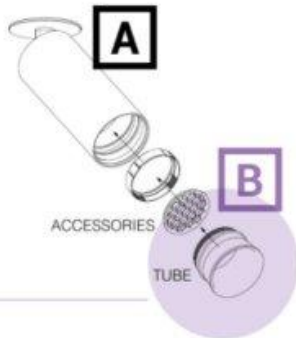

deltalight.com/spy

A GLIMPSE OF ME  
ON PAGE 54

C

FIND ME ONLINE

INTERIOR CEILING

**FINISH YOUR SPECIFICATION**

**REQUIREMENT / OPTION / ACCESSORY**

		MICROSPY		SPY	
		39 C	C		S
<b>FINISH</b>	SPY TUBE 414 01 00 B/FBR/FG/MMAT/SG/W			R	R
<b>HONEYCOMB / LENS / GLASS</b>					
	HONEYCOMB 413 03 01 B		A		A
	LINEAR SPREAD LENS 413 03 02		A		A
	SPREAD LENS 413 03 03		A		A
	SOFTENING LENS 413 03 04		A		A
	GLASS SBL 413 03 05		A		A
<b>INSTALLATION</b>					
	CONNECTION TRIMLESS 328 10 03	O			
	SUSPENSION + CONNECTION TRIMLESS 328 10 02		O		
	COVERSET R Ø100 204 00 100 B / W		O		