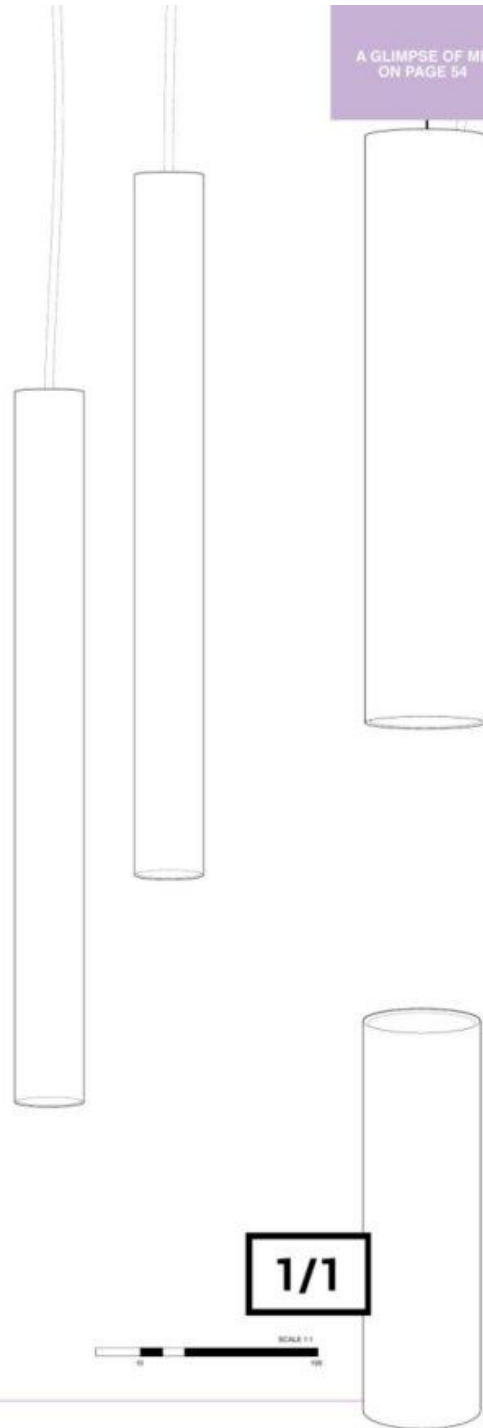

## SPY S

3000K CRI>90	LED 10.4W / 1128lm / 500mA	MAINS	33°	19876 9328 ◊
2700K CRI>90	LED 10.4W / 1083lm / 500mA			19876 9228 ◊
				◊ B ● / W ◯ 220-240V / 50-60Hz ⬇ IP20

## MICROSPY 39 C      SPY C

3000K CRI>90	LED 7.1W / 812lm / 350mA	NON DIM	45°	279 773 811 931 ◊	279 776 811 932 ED8 ◊
		MAINS	33°	279 773 811 921 ◊	
2700K CRI>90	LED 7.1W / 779lm / 350mA	NON DIM	45°	279 776 811 922 ED8 ◊	110-240V / 50-60Hz INCL 1 x CABLE 2 x 0.75mm <sup>2</sup> INCL 1 x CABLE SUSP. SINGLE AUTO. 1.6m ⬇ IP20
		MAINS	33°		
				◊ B ● / W ◯	

deltalight.com/spy

A GLIMPSE OF ME  
ON PAGE 54

C

FIND ME ONLINE

INTERIOR CEILING

**FINISH YOUR SPECIFICATION**

**REQUIREMENT / OPTION / ACCESSORY**

		MICROSPY		SPY	
		39 C	C		S
<b>FINISH</b>	SPY TUBE 414 01 00 B/FBR/FG/MMAT/SG/W			R	R
<b>HONEYCOMB / LENS / GLASS</b>					
	HONEYCOMB 413 03 01 B		A		A
	LINEAR SPREAD LENS 413 03 02		A		A
	SPREAD LENS 413 03 03		A		A
	SOFTENING LENS 413 03 04		A		A
	GLASS SBL 413 03 05		A		A
<b>INSTALLATION</b>					
	CONNECTION TRIMLESS 328 10 03	O			
	SUSPENSION + CONNECTION TRIMLESS 328 10 02		O		
	COVERSET R Ø100 204 00 100 B / W		O		