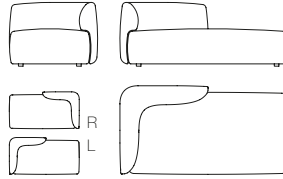

**two-sided backrest L85  
only for Island modules**  
L85 D38 H66

**two-sided backrest L125  
only for Island modules**  
L125 D38 H66

**two-sided backrest L170  
only for Island modules**  
L170 D38 H66

**COSY CURVE**

**seating module Curve S**  
L155 D85 H40

**seating module Curve M**  
L205 D85 H40

**one-sided backrest - only for Curve modules**  
L175 D33 H66

**COSY**

**2S SOFA**

L195 D100 cm  
low back H70 / high back H80 cm  
seat H40 D85 cm

**PADDED MODULAR ELEMENT S**

L175 D100 H70 cm  
seat H40 D85 cm

**3S SOFA**

L235 D100 cm  
low back H70 / high back H80 cm  
seat H40 D85 cm

**PADDED MODULAR ELEMENT M**

L185 D100 cm  
low back H70 / high back H80 cm  
seat H40 D85 cm

L185 D140  
low back H70 / high back H80 cm  
seat H40 D125 cm

**DEEP SOFA**

L195 D140 H70 cm  
seat H40 D125 cm

**PADDED MODULAR ELEMENT L**

L185 D100 cm  
L225 D100 cm  
low back H70 / high back H80  
seat H40 D85 cm