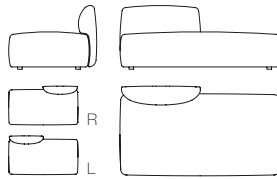

**two-sided backrest L85  
only for Island modules**  
L85 D38 H66

**two-sided backrest L125  
only for Island modules**  
L125 D38 H66

**two-sided backrest L170  
only for Island modules**  
L170 D38 H66

**COSY CURVE**

**seating module Curve S**  
L155 D85 H40

**seating module Curve M**  
L205 D85 H40

**one-sided backrest - only for Curve modules**  
L175 D33 H66

**COSY**

**2S SOFA**

L195 D100 cm  
low back H70 / high back H80 cm  
seat H40 D85 cm

**PADDED MODULAR ELEMENT S**

L175 D100 H70 cm  
seat H40 D85 cm

**3S SOFA**

L235 D100 cm  
low back H70 / high back H80 cm  
seat H40 D85 cm

**PADDED MODULAR ELEMENT M**

L185 D100 cm  
low back H70 / high back H80 cm  
seat H40 D85 cm