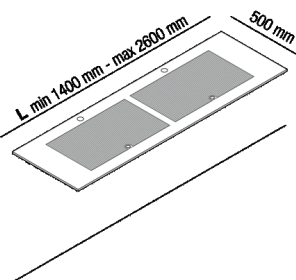

Self-bearing countertop, with 2 recesses,
 provided with under-top brackets
 AELLNEO_2

Benedini Associati, Andrés Jost, Diego Cisi,
 2015

Programme of self-bearing washbasins
 made of Petit Granit characterised by light
 touch and high configurability.

Finiture

-  Dark grey (Deep Caviar)
-  Petit Granit

Materiali

-  Marble
-  Corian®

The self-bearing countertop with two recesses is supported by brackets fixed to the wall. The front edge is chamfered, while the short sides can be chamfered or straight for positioning in a corner or niche. The countertop is made of Petit Granit marble. The recesses are freely positioned along the whole length of the top complying with the distances from the edges and those between the recesses and they are complete with grill. The basin is not fitted with drain. Designed for waste .MET0569 with concealed waste trap .PLA0456.

Note: Upon request, and after technical evaluation, other types of marble are possible, costs on demand. It is available with a minimum length of 80 cm (31" 1/4) and a maximum length of 260 cm (102" 23/64).