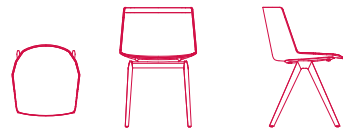

WHITE OR BLACK SHELL

OPTIONS

STACKABILITY

4-legged round-shaped base
L57.6 D55 H78 cm
seat H46.1 cm

x 6 The cart allows stacking up to 15 pcs.

sled base
L59.2 D55 H78 cm
seat H46.1 cm

x 6 The cart allows stacking up to 15 pcs.

sled base with armrests
L59.2 D55 H78 cm
seat H46.1 cm

x 6 The cart allows stacking up to 15 pcs.

sled base with table
L62 D55 H78 cm
open table L62 P62 H78
seat H46.1 cm

x 6

4-legged tapered base
L58 D55 H78 cm
seat H46.1 cm

x 6 The cart allows stacking up to 15 pcs.

4-legged oak base
L50 D55 H78 cm
seat H46.1 cm

padded pad
L47 P43 H1.6

trolley (max 15 pcs)
L67 P65.8 H26

marker
for 4-legged round-shaped base and sled base

hook for sled base (2 pcs)
L6.8 D4.8 H1.5