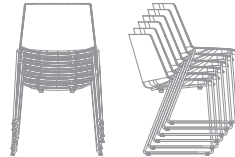

Versions with 4-legged round-shaped base, sled bases and 4-legged tapered base are stackable.

ACCESSORIES

- . Trolley: maximum capacity 15 pieces;
- . Hook for sled base (2 pcs), for 4-legged base and for 4-legged tapered base: dedicated hooking system for seat alignment;
- . Place marker: numbering system with magnet hook, for 4-legged round-shaped base and sled base;
- . Padded Pad: thermoformed cushion, with BS flame-retardant polyurethane padding and combined with welded fabric; This technical manufacturing detail enhances both graphics and padding with a 3D effect, ensuring quality and a long lasting product.

WHITE OR BLACK SHELL

OPTIONS

STACKABILITY

4-legged round-shaped base
L57.6 D55 H78 cm
seat H46.1 cm

x 6 The cart allows stacking up to 15 pcs.

sled base
L59.2 D55 H78 cm
seat H46.1 cm

x 6 The cart allows stacking up to 15 pcs.

sled base with armrests
L59.2 D55 H78 cm
seat H46.1 cm

x 6 The cart allows stacking up to 15 pcs.

sled base with table
L62 D55 H78 cm
open table L62 P62 H78
seat H46.1 cm

x 6

4-legged tapered base
L58 D55 H78 cm
seat H46.1 cm

x 6 The cart allows stacking up to 15 pcs.

4-legged oak base
L50 D55 H78 cm
seat H46.1 cm

padded pad
L47 P43 H1.6

trolley (max 15 pcs)
L67 P65.8 H26

marker
for 4-legged round-shaped base and sled base

hook for sled base (2 pcs)
L6.8 D4.8 H1.5