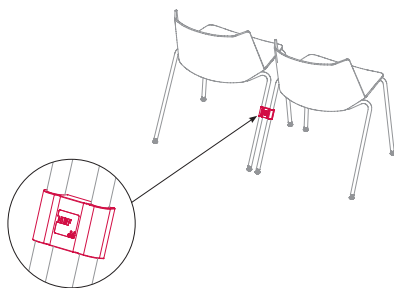

sled base with armrests
L59.2 D55 H78 cm
seat H46.1 cm

x 6 The cart allows stacking up to 15 pcs.

sled base with table
L62 D55 H78 cm
open table L62 P62 H78
seat H46.1 cm

x 6

4-legged tapered base
L58 D55 H78 cm
seat H46.1 cm

x 6 The cart allows stacking up to 15 pcs.

4-legged oak base
L50 D55 H78 cm
seat H46.1 cm

padded pad
L47 P43 H1.6

trolley (max 15 pcs)
L67 P65.8 H26

marker
for 4-legged round-shaped base and sled base

hook for sled base (2 pcs)
L6.8 D4.8 H1.5