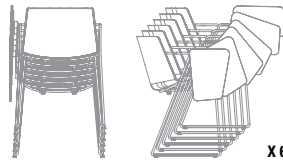

Versions with 4-legged round-shaped base, sled bases and 4-legged tapered base are stackable.

ACCESSORIES

- . Trolley: maximum capacity 15 pieces;
- . Hook for sled base (2 pcs), for 4-legged base and for 4-legged tapered base: dedicated hooking system for seat alignment;
- . Place marker: numbering system with magnet hook, for 4-legged round-shaped base and sled base;
- . Padded Pad: thermoformed cushion, with BS flame-retardant polyurethane padding and combined with welded fabric; This technical manufacturing detail enhances both graphics and padding with a 3D effect, ensuring quality and a long lasting product.

WHITE OR BLACK SHELL

OPTIONS

STACKABILITY

4-legged round-shaped base
L57.6 D55 H78 cm
seat H46.1 cm

x 6 The cart allows stacking up to 15 pcs.

sled base
L59.2 D55 H78 cm
seat H46.1 cm

x 6 The cart allows stacking up to 15 pcs.

sled base with armrests
L59.2 D55 H78 cm
seat H46.1 cm

x 6 The cart allows stacking up to 15 pcs.

sled base with table
L62 D55 H78 cm
open table L62 P62 H78
seat H46.1 cm

x 6

4-legged tapered base
L58 D55 H78 cm
seat H46.1 cm