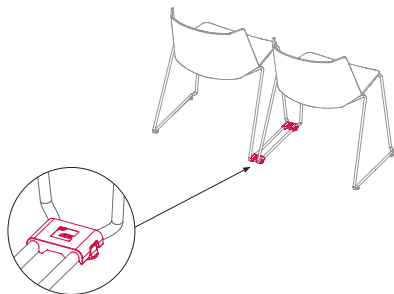

sled base with armrests
L59.2 D55 H78 cm
seat H46.1 cm

x 6 The cart allows stacking up to 15 pcs.

sled base with table
L62 D55 H78 cm
open table L62 P62 H78
seat H46.1 cm

x 6

4-legged tapered base
L58 D55 H78 cm
seat H46.1 cm

x 6 The cart allows stacking up to 15 pcs.

4-legged oak base
L50 D55 H78 cm
seat H46.1 cm

padded pad
L47 P43 H1.6

trolley (max 15 pcs)
L67 P65.8 H26

marker
for 4-legged round-shaped base and sled base

hook for sled base (2 pcs)
L6.8 D4.8 H1.5