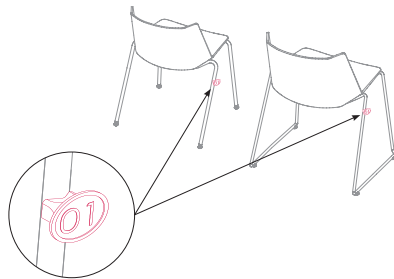

sled base with armrests
L59.2 D55 H78 cm
seat H46.1 cm

x 6 The cart allows stacking up to 15 pcs.

sled base with table
L62 D55 H78 cm
open table L62 P62 H78
seat H46.1 cm

x 6

4-legged tapered base
L58 D55 H78 cm
seat H46.1 cm

x 6 The cart allows stacking up to 15 pcs.

4-legged oak base
L50 D55 H78 cm
seat H46.1 cm

padded pad
L47 P43 H1.6

trolley (max 15 pcs)
L67 P65.8 H26

marker
for 4-legged round-shaped base and sled base

hook for sled base (2 pcs)
L6.8 D4.8 H1.5