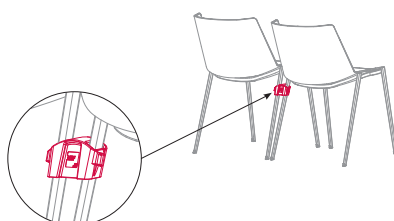

hook for 4-legged tapered base
L10.6 D6.7 H3