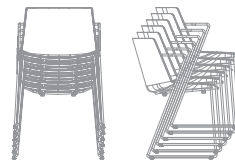

Versions with 4-legged round-shaped base, sled bases and 4-legged tapered base are stackable.

ACCESSORIES

- . Trolley: maximum capacity 15 pieces;
- . Hook for sled base (2 pcs), for 4-legged base and for 4-legged tapered base: dedicated hooking system for seat alignment;
- . Place marker: numbering system with magnet hook, for 4-legged round-shaped base and sled base;
- . Padded Pad: thermoformed cushion, with BS flame-retardant polyurethane padding and combined with welded fabric; This technical manufacturing detail enhances both graphics and padding with a 3D effect, ensuring quality and a long lasting product.

WHITE OR BLACK SHELL

OPTIONS

STACKABILITY

4-legged round-shaped base
L57.6 D55 H78 cm
seat H46.1 cm

x 6 The cart allows stacking up to 15 pcs.

sled base
L59.2 D55 H78 cm
seat H46.1 cm

x 6 The cart allows stacking up to 15 pcs.

sled base with armrests
L59.2 D55 H78 cm
seat H46.1 cm

x 6 The cart allows stacking up to 15 pcs.

sled base with table
L62 D55 H78 cm
open table L62 P62 H78
seat H46.1 cm

x 6

4-legged tapered base
L58 D55 H78 cm
seat H46.1 cm

x 6 The cart allows stacking up to 15 pcs.

4-legged oak base
L50 D55 H78 cm
seat H46.1 cm

padded pad
L47 P43 H1.6

trolley (max 15 pcs)
L67 P65.8 H26

marker
for 4-legged round-shaped base and sled base

hook for sled base (2 pcs)
L6.8 D4.8 H1.5