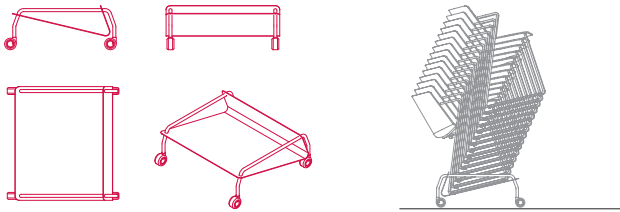

Versions with 4-legged round-shaped base, sled bases and 4-legged tapered base are stackable.

ACCESSORIES

- . Trolley: maximum capacity 15 pieces;
- . Hook for sled base (2 pcs), for 4-legged base and for 4-legged tapered base: dedicated hooking system for seat alignment;
- . Place marker: numbering system with magnet hook, for 4-legged round-shaped base and sled base;
- . Padded Pad: thermoformed cushion, with BS flame-retardant polyurethane padding and combined with welded fabric; This technical manufacturing detail enhances both graphics and padding with a 3D effect, ensuring quality and a long lasting product.

WHITE OR BLACK SHELL

OPTIONS

STACKABILITY

4-legged round-shaped base
L57.6 D55 H78 cm
seat H46.1 cm

x 6 The cart allows stacking up to 15 pcs.

sled base
L59.2 D55 H78 cm
seat H46.1 cm

x 6 The cart allows stacking up to 15 pcs.

sled base with armrests
L59.2 D55 H78 cm
seat H46.1 cm

x 6 The cart allows stacking up to 15 pcs.

sled base with table
L62 D55 H78 cm
open table L62 P62 H78
seat H46.1 cm

x 6

4-legged tapered base
L58 D55 H78 cm
seat H46.1 cm

x 6 The cart allows stacking up to 15 pcs.

4-legged oak base
L50 D55 H78 cm
seat H46.1 cm

padded pad
L47 P43 H1.6

trolley (max 15 pcs)
L67 P65.8 H26

marker
for 4-legged round-shaped base and sled base

hook for sled base (2 pcs)
L6.8 D4.8 H1.5