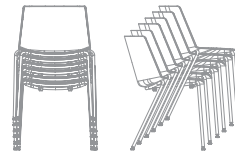

Versions with 4-legged round-shaped base, sled bases and 4-legged tapered base are stackable.

ACCESSORIES

- . Trolley: maximum capacity 15 pieces;
- . Hook for sled base (2 pcs), for 4-legged base and for 4-legged tapered base: dedicated hooking system for seat alignment;
- . Place marker: numbering system with magnet hook, for 4-legged round-shaped base and sled base;
- . Padded Pad: thermoformed cushion, with BS flame-retardant polyurethane padding and combined with welded fabric; This technical manufacturing detail enhances both graphics and padding with a 3D effect, ensuring quality and a long lasting product.

WHITE OR BLACK SHELL

OPTIONS

STACKABILITY

4-legged round-shaped base
L57.6 D55 H78 cm
seat H46.1 cm

x 6 The cart allows stacking up to 15 pcs.

sled base
L59.2 D55 H78 cm
seat H46.1 cm

x 6 The cart allows stacking up to 15 pcs.

sled base with armrests
L59.2 D55 H78 cm
seat H46.1 cm

x 6 The cart allows stacking up to 15 pcs.

sled base with table
L62 D55 H78 cm
open table L62 P62 H78
seat H46.1 cm

x 6

4-legged tapered base
L58 D55 H78 cm
seat H46.1 cm