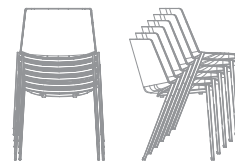

WHITE OR BLACK SHELL

OPTIONS

STACKABILITY

4-legged round-shaped base
L57.6 D55 H78 cm
seat H46.1 cm

x 6 The cart allows stacking up to 15 pcs.

sled base
L59.2 D55 H78 cm
seat H46.1 cm

x 6 The cart allows stacking up to 15 pcs.

sled base with armrests
L59.2 D55 H78 cm
seat H46.1 cm

x 6 The cart allows stacking up to 15 pcs.

sled base with table
L62 D55 H78 cm
open table L62 P62 H78
seat H46.1 cm

x 6

4-legged tapered base
L58 D55 H78 cm
seat H46.1 cm

x 6 The cart allows stacking up to 15 pcs.

4-legged oak base
L50 D55 H78 cm
seat H46.1 cm

padded pad
L47 P43 H1.6

trolley (max 15 pcs)
L67 P65.8 H26

marker
for 4-legged round-shaped base and sled base

hook for sled base (2 pcs)
L6.8 D4.8 H1.5