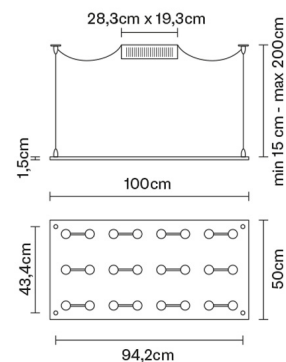

#### Description

Pendant lamp with extra clear tempered flat glass, with a thickness of 15 mm, milled for the 12V circuit housing.

#### Dimensions