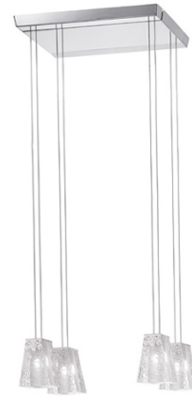

VICKY

D69A0700

Nicola Design

Description

Pendant lamp with crystal diffusers. Polished chrome-plated finishes.

Dimensions

Voltage

220-240V

Socket

4xG9

Light source and alternative bulbs

cod. A11010C01

cod. A11004C20

G9 4x3,5W - LED
Max Watt. 4x60W

G9 4x60W
HSGST

Material

Crystal glass - Metal

Available diffuser colours

Transparent

Available structure colours

Chrome

Not included accessories

Bulb

Weight Lamp