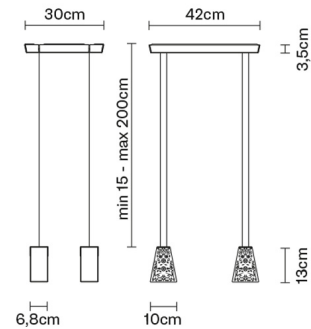

VICKY

D69A0700

Nicola Design

Description

Pendant lamp with crystal diffusers. Polished chrome-plated finishes.

Dimensions

Voltage

220-240V

Socket

4xG9

Light source and alternative bulbs

cod. A11010C01

cod. A11004C20

G9 4x3,5W - LED
Max Watt. 4x60W

G9 4x60W
HSGST

Material

Net: 9.07 kg

Packaging

Gross weight: 10 kg
Volume: 0.07 m³
Number of boxes: 1

Specs

EAC IP20

In the same family