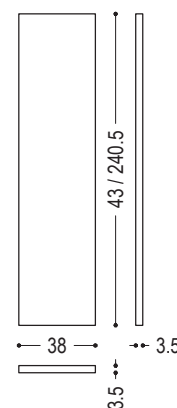

SHELF						
CODE	SIZE	A1	A2	A3	A4	A5
SPB-RIPIANO	W.36 x D.38 x Th.3,5	■	■	■	■	■

AVAILABLE FINISHES:

A1: walnut without knots, walnut with knots, elm

A2: oak without knots, oak with knots, cherry, maple

A3: oak without knots finish: whitened, mystic black, neutro

oak with knots finish: whitened, mystic black, neutro

A4: oak without knots pigmented: ash grey, white milk, total black

oak with knots pigmented: ash grey, white milk, total black

A5: oak: flamed london, with knots tabacco