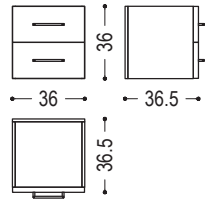

FEASIBILITY CHEST OF DRAWERS	
GROOVED HANDLES	■