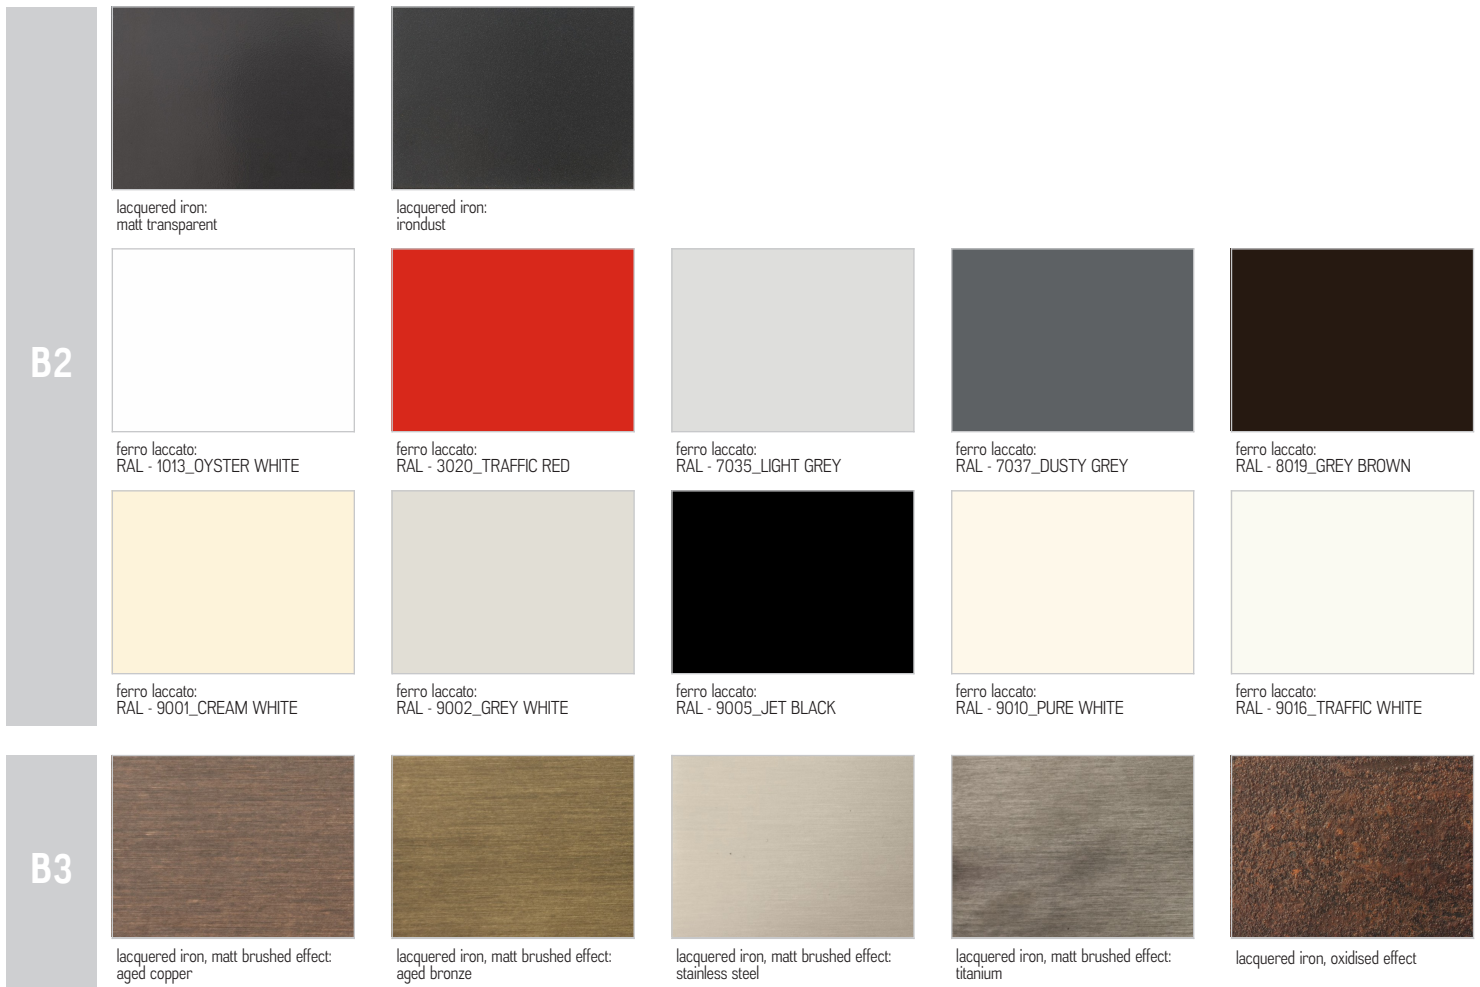

oak with knots finish:
neutro

A4

oak without knots pigmented:
ash grey

oak without knots pigmented:
white milk

oak without knots pigmented:
total black

oak with knots pigmented:
ash grey

oak with knots pigmented:
white milk

oak with knots pigmented:
total black

A5

oak:
flamed london

oak:
with knots tabacco

SAN PIETROBURGO | AVAILABLE FINISHES

CONCRETE

IRON

GLASS

SAN PIETROBURGO | AVAILABLE FINISHES

E2

smoked glass

bronzed glass

E3

lacquered glass - 5022_NIGHT BLUE

lacquered glass - 7004_SIGNAL GREY

lacquered glass - 7013_BROWN GREY

lacquered glass - 7035_LIGHT GREY

lacquered glass - 9010_PURE WHITE

lacquered glass - 9011_GRAPHITE BLACK

E4

glas wave effect transparent

glass wave effect bronzed

glass wave effect fumé

glass + fabric *