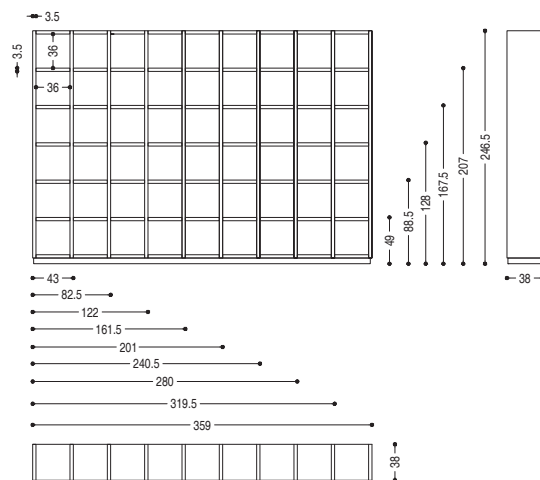

STANDARD COMPOSITIONS