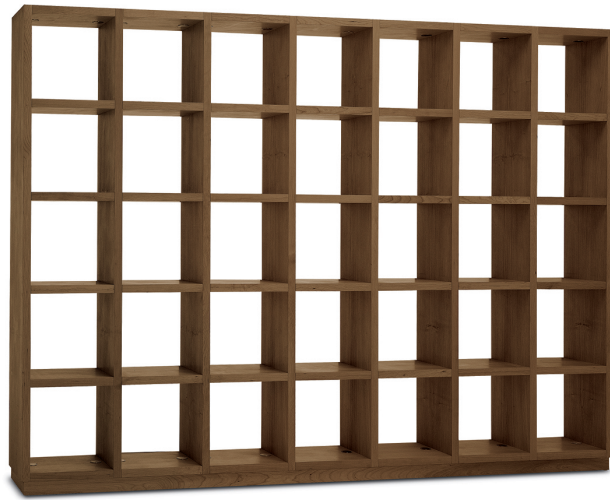

SAN PIETROBURGO

INSTRUCTIONS TO CALCULATE THE PRICE FOR BOOKSHELF SAN PIETROBURGO

The plinth is in one piece up to a length of 357 cm.

To obtain the price of the bookshelf add the prices of the single elements: sides - shelves - plinth - backs - accessories.

INFORMATION REGARDING BOOKSHELF SAN PIETROBURGO

The chests of drawers and the doors of bookshelf San Pietroburgo are in special modules independent from the side panels and fixed to the shelves. The drawers are on metal runners with "soft closing" system (or upon request with "push-pull" system). Standard vertical grain. In case of bookshelf with drawers, the grain is horizontal.

STANDARD HANDLE: FR 72

BOOKSHELF ELEMENTS

STANDARD COMPOSITIONS

Bookshelf in solid wood and multilayer, featuring structural side panels and modular shelves, with support plinth. Possibility of inserting backs, doors and drawers assembled with dovetail joints.

COMPOSITION						
CODE	SIZE	A1	A2	A3	A4	A5
SPB7-207	W.280 x D.38 x H.207	■	■	■	■	■

AVAILABLE FINISHES:

A1: walnut without knots, walnut with knots, elm

A2: oak without knots, oak with knots, cherry, maple