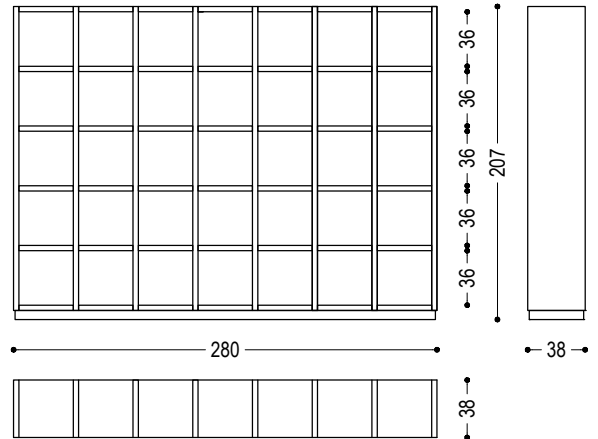

Bookshelf in solid wood and multilayer, featuring structural side panels and modular shelves, with support plinth. Possibility of inserting backs, doors and drawers assembled with dovetail joints.

COMPOSITION						
CODE	SIZE	A1	A2	A3	A4	A5
SPB7-207	W.280 x D.38 x H.207	■	■	■	■	■

AVAILABLE FINISHES:

A1: walnut without knots, walnut with knots, elm

A2: oak without knots, oak with knots, cherry, maple

A3: oak without knots finish: whitened, mystic black, neutro
oak with knots finish: whitened, mystic black, neutro

A4: oak without knots pigmented: ash grey, white milk, total black
oak with knots pigmented: ash grey, white milk, total black

A5: oak: flamed london, with knots tabacco