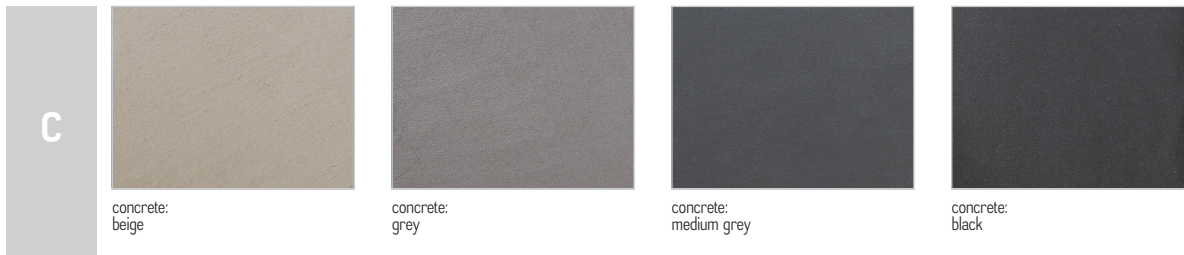

SAN PIETROBURGO | AVAILABLE FINISHES

CONCRETE