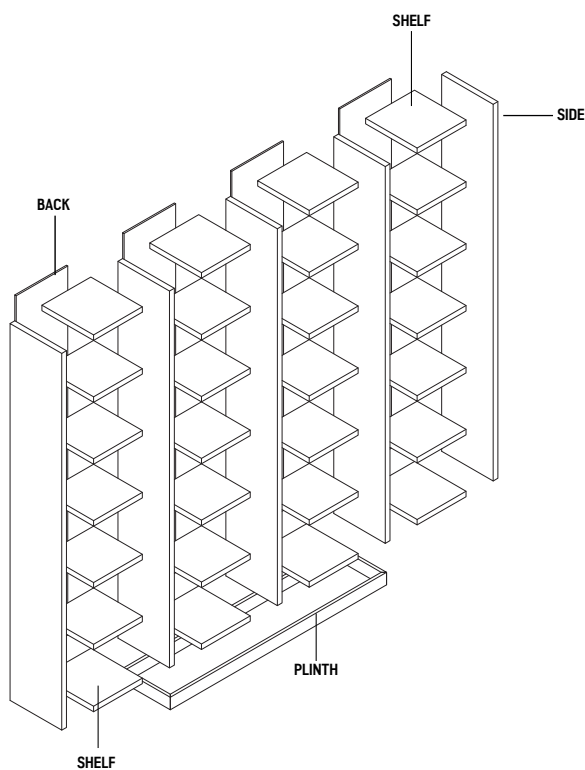

SAN PIETROBURGO

INSTRUCTIONS TO CALCULATE THE PRICE FOR BOOKSHELF SAN PIETROBURGO

The plinth is in one piece up to a length of 357 cm.

To obtain the price of the bookshelf add the prices of the single elements: sides - shelves - plinth - backs - accessories.

INFORMATION REGARDING BOOKSHELF SAN PIETROBURGO

The chests of drawers and the doors of bookshelf San Pietroburgo are in special modules independent from the side panels and fixed to the shelves. The drawers are on metal runners with "soft closing" system (or upon request with "push-pull" system). Standard vertical grain. In case of bookshelf with drawers, the grain is horizontal.

STANDARD HANDLE: FR 72

BOOKSHELF ELEMENTS