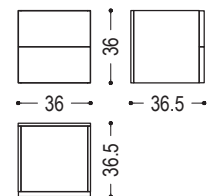

FEASIBILITY DRAWERS FRONTS IN OTHER FINISHES	
CONCRETE FINISH CAT. C	■
IRON EFFECT FINISH CAT. B2	■
IRON EFFECT FINISH CAT. B3	■
GLASS CAT. E3 APPLIED ON THE WOODEN FRONT	■