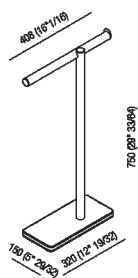

Floor standing towel holder
 ADTL0462_

García Cumini, 2016

Materials

Wood

Marble

Aluminium

Accessories made of tubular aluminium consisting of brackets (dot) supporting a bar (line) with brushed black anodized finish or with natural dark, black oak veneer.

Height:	75 cm	29" 33/64 inches
Width:	40.8 cm	16" 1/16 inches
Depth:	15 cm	5" 29/32 inches

Note: Minimum order quantity: 4 pieces for any combination of item and finish. For smaller quantities, add 20% surcharge.

Main dimensions