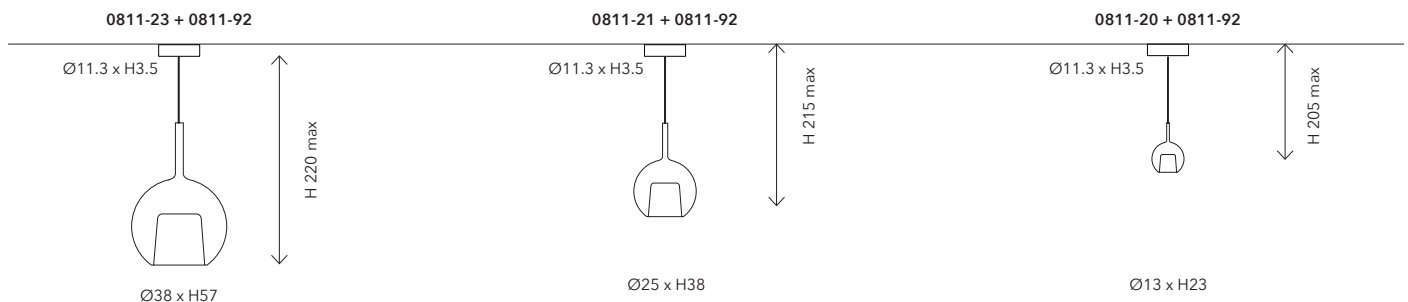

* con lampadina / with bulb 10W LED E27

** con lampadina / with bulb 5W LED E14

*** con lampadina / with bulb 4W LED G9