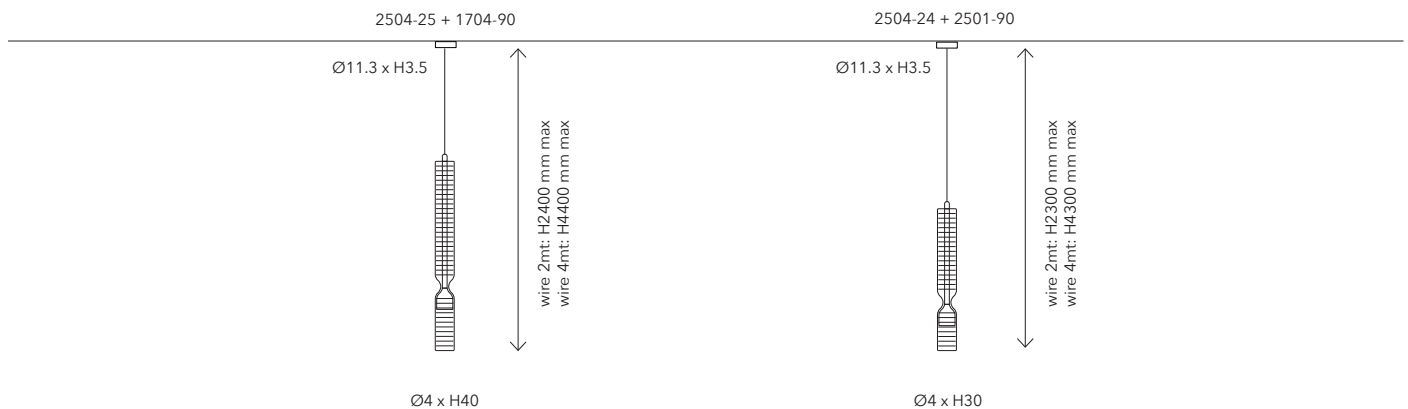

NOTE:

Remote driver not included