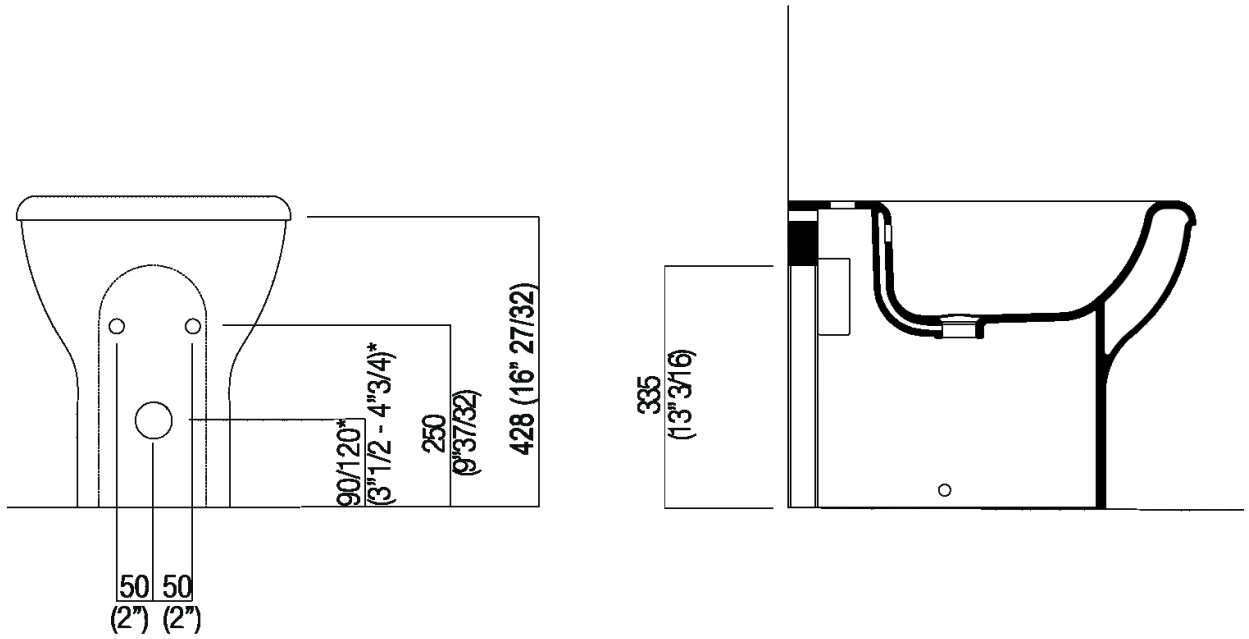

**Materials**

-  Ceramic

Ceramic bidet available in white or two coloured (exterior in dark grey RAL7021 or light grey RAL 7044), with tap hole; with overflow hole complete with polished stainless-steel collar and fixing kit. The white version is also available with matt exterior. Designed for waste .MET0346P or .MET0562.

Height:	42.8 cm	16" 7/8 inches
Width:	38 cm	14"15/16 inches
Weight:	23 kg	51 lbs
Depth:	55.4 cm	21" 3/4 inches
Capacity:	8 l	2 gal
Packaging:	66 x 48 x 54 cm	26" x 18" 7/8 x 21" 1/4 inches
Total weight:	26 kg	57 lbs

**Main dimensions**

Installation notes

\*h.consigliata / advised h.