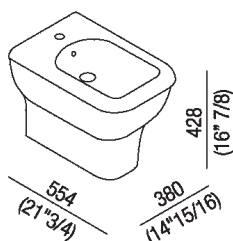

Floor-standing bidet  
 ACER0898B\_

Benedini Associati, 2010

Floor standing bidet which reminds the curvy shapes of bygone times.

**Finishes**

-  Matt white
-  White/dark grey
-  White/light grey
-  Glossy white

**Materials**

-  Ceramic

Ceramic bidet available in white or two coloured (exterior in dark grey RAL7021 or light grey RAL 7044), with tap hole; with overflow hole complete with polished stainless-steel collar and fixing kit. The white version is also available with matt exterior. Designed for waste .MET0346P or .MET0562.

Height:	42.8 cm	16" 7/8 inches
Width:	38 cm	14"15/16 inches
Weight:	23 kg	51 lbs
Depth:	55.4 cm	21" 3/4 inches
Capacity:	8 l	2 gal
Packaging:	66 x 48 x 54 cm	26" x 18" 7/8 x 21" 1/4 inches
Total weight:	26 kg	57 lbs

**Main dimensions**

Installation notes

\*h.consigliata / advised h.