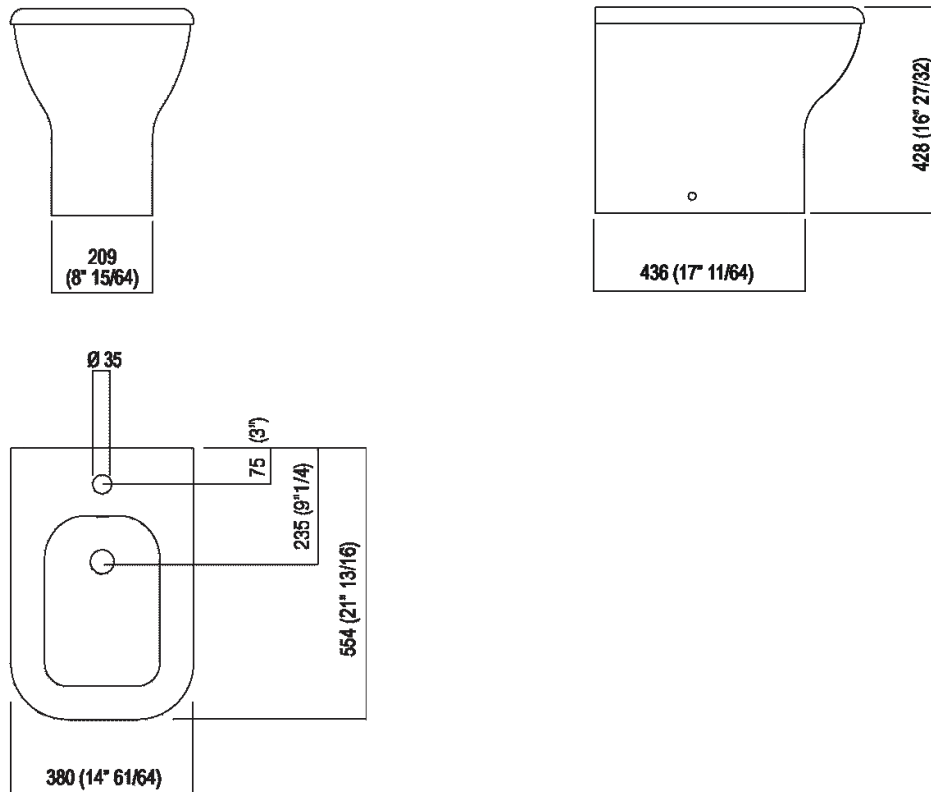

Floor-standing bidet  
 ACER0898B\_

Benedini Associati, 2010

Floor standing bidet which reminds the curvy shapes of bygone times.

**Finishes**

-  Matt white
-  White/dark grey
-  White/light grey
-  Glossy white

**Materials**

-  Ceramic

Ceramic bidet available in white or two coloured (exterior in dark grey RAL7021 or light grey RAL 7044), with tap hole; with overflow hole complete with polished stainless-steel collar and fixing kit. The white version is also available with matt exterior. Designed for waste .MET0346P or .MET0562.

Height:	42.8 cm	16" 7/8 inches
Width:	38 cm	14"15/16 inches
Weight:	23 kg	51 lbs
Depth:	55.4 cm	21" 3/4 inches
Capacity:	8 l	2 gal
Packaging:	66 x 48 x 54 cm	26" x 18" 7/8 x 21" 1/4 inches
Total weight:	26 kg	57 lbs

**Main dimensions**

Installation notes

\*h.consigliata / advised h.